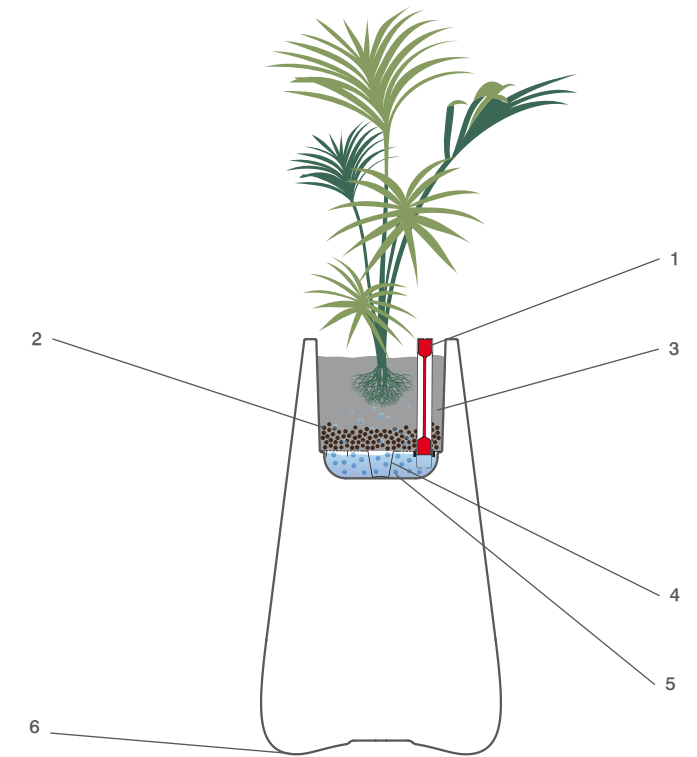

DESCRIPCIÓN DEL PRODUCTO

- 1.- Indicador de nivel de agua del depósito, comprobable en todo momento.
- 2.- Arcilla expandida, actúa como drenaje. Evita el estancamiento, dosifica el transporte del agua y garantiza la aireación de las raíces.
- 3.- Tierra vegetal.
- 4.- Base de autorriego donde la planta absorbe el agua.
- 5.- Depósito de agua.
- 6.- Opción de ruedas o patas.

INSTRUCCIONES DE PLANTADO

- Ponga una capa fina de arcilla expandida de unos 2 ó 3 cm. de grosor sobre la base del autorriego.
- Añada la tierra vegetal para plantas a la maceta, procurado dejar un hueco para el cepellón de la planta que quiera plantar.
- Plante la planta en la maceta aireando previamente las raíces para favorecer su crecimiento. Acabe de rellenar con tierra vegetal la maceta y presione bien la tierra con las manos para una perfecta compactación
- Riegue la planta sobre la tierra. En las próximas semanas tendrá que regar por encima, ya que las raíces de la planta no han llegado hasta la capa de la plataforma del autorriego, donde se encuentra el depósito del agua.