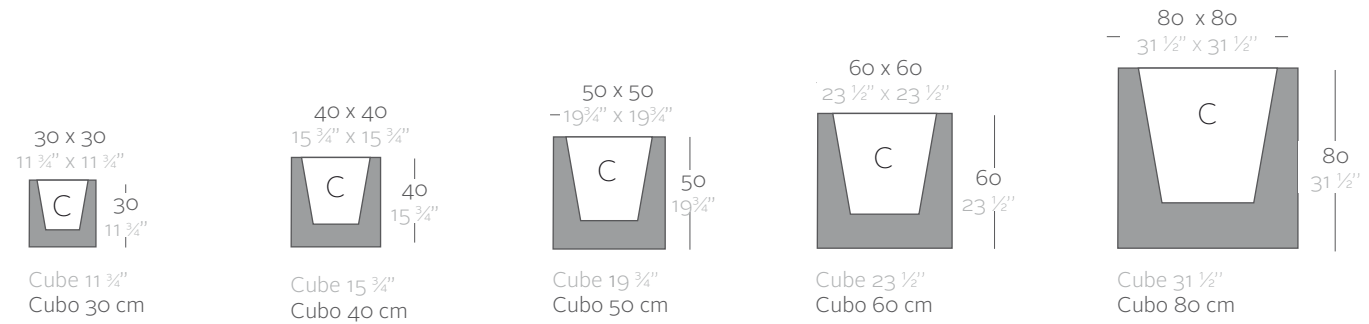

CUBE CUBO

	L Gal	C (d x h) cm in	AIGUA	AIRE	FOC	LLUM	LED RGB
Cubo 30 x 30 x 30 cm Cube 11 3/4" x 11 3/4" x 11 3/4"	9 2 1/2	∅ 23 x 20 9" x 7 3/4"	41330R^b	41330A	41330RF^b	41330W^{bi}	41330L^{bi}
Cubo 40 x 40 x 40 cm Cube 15 3/4" x 15 3/4" x 15 3/4"	22 6	∅ 31 x 31 12 1/4" x 12 1/4"	41340R^b	41340A	41340RF^b	41340W^{bi}	41340L^{bi}
Cubo 50 x 50 x 50 cm Cube 19 3/4" x 19 3/4" x 19 3/4"	50 13	∅ 38 x 39 15" x 15 1/4"	41350R^b	41350A	41350RF^b	41350W^{bi}	41350L^{bi}
Cubo 60 x 60 x 60 cm Cube 23 1/2" x 23 1/2" x 23 1/2"	72 19	∅ 46 x 46 18" x 18"	41360R^b	41360A	41360RF^b	41360W^{bi}	41360L^{bi}
Cubo 80 x 80 x 80 cm Cube 31 1/2" x 31 1/2" x 31 1/2"	200 53	∅ 64 x 62 25 1/2" x 24 1/2"	41380R^b	41380A	41380RF^b	41380W^{bi}	41380L^{bi}