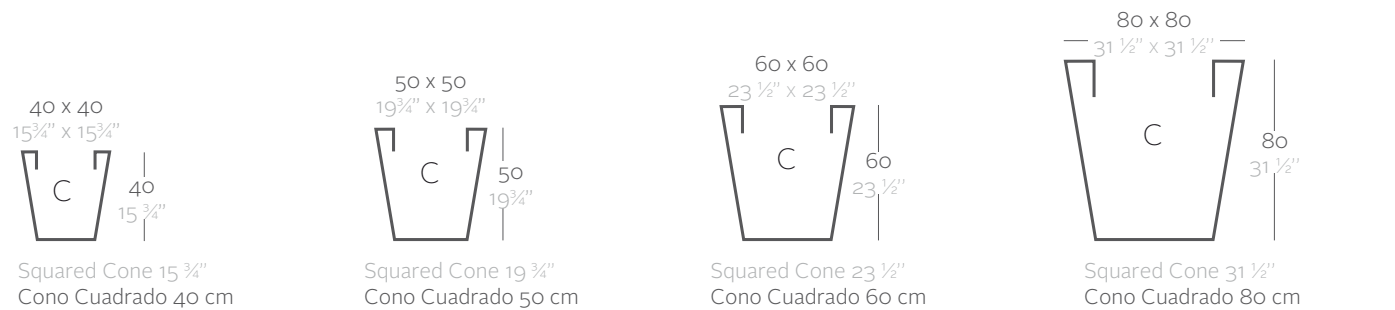

L Gal	C (d x h) cm in	FANG	FANG LACADAS
Cono Cuadrado 40 x 40 cm Squared Cone 15 3/4" x 15 3/4"	44 11 1/2	32 x 40 12 1/2" x 15 3/4"	41140	41140F
Cono Cuadrado 50 x 50 cm Squared Cone 19 3/4" x 19 3/4"	86 22 1/2	40 x 50 15 3/4" x 19 3/4"	41150	41150F
Cono Cuadrado 60 x 60 cm Squared Cone 23 1/2" x 23 1/2"	150 39 1/2	48 x 60 19" x 23 1/2"	41160	41160F
Cono Cuadrado 80 x 80 cm Squared Cone 31 1/2" x 31 1/2"	350 92 1/2	64 x 80 24 1/2" x 31 1/2"	41180	41180F