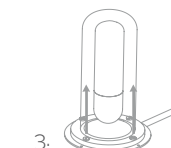

INSTRUCCIONES PARA LÁMPARA DE BAJO CONSUMO

Instrucciones para cambiar la lámpara de bajo consumo.

1. Desatornillar los tornillos exteriores de la base de la maceta.
2. Quitar las tuercas o tornillos de la base de la lámpara (según modelo).
3. Desatornillar la cúpula de cristal.
4. Desenroscar la bombilla a sustituir.