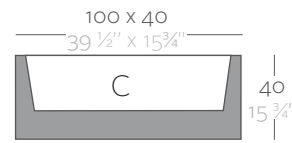

Jardinière 39 1/2" x 15 3/4"
Jardinera 100 x 40 cm