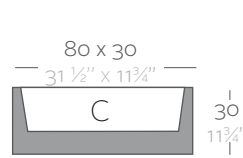

JARDINIÈRE JARDINERA

Jardinière 31 1/2" x 11 3/4"
Jardinera 80 x 30 cm