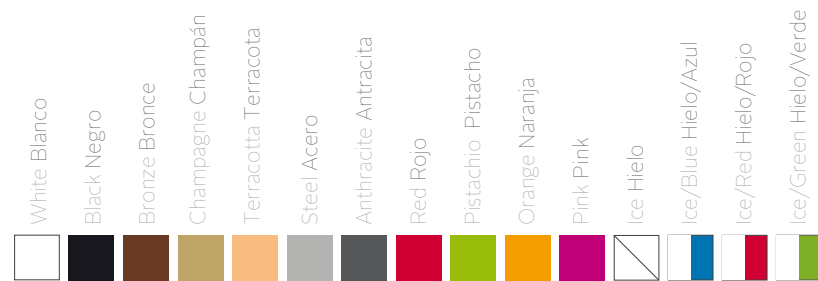

Product adapts ONLY for outdoor.

Macetero en resina de polietileno, con pared simple. Se aprovecha todo el interior de la pieza, de este modo se pueden colocar plantas más grandes.

Producto apto SOLO para exterior.

NANO LACADAS

Mini flowerpot made out of polyethylene resin, with double wall. Shiny lacquered finishing similar to the car paint. Item suitable for indoor and outdoor use.

Macetero en miniatura fabricado en resina de polietileno, con doble pared. Acabado lacado en brillo con pintura para carrocerías. Producto apto tanto para exterior como para interior.

FANG LACADA

Flowerpot made by resin of polyethylene, with simple wall. It takes advantage of all the interior space of the pot, so bigger plants can be planted. Shinning lacquered finishing similar to the car paint.

Product adapts ONLY for outdoor.

Macetero en resina de polietileno, con pared simple. Se aprovecha todo el interior de la pieza, de este modo se pueden colocar plantas más grandes. Acabado lacado brillo con pintura para carrocerías.

Producto apto SOLO para exterior.

NANO LLUM

Mini flowerpot made out of polyethylene resin, with double wall. White lighting inside by means of led. Item suitable ONLY for indoor use.

Macetero en miniatura fabricado en resina de polietileno, con doble pared. Iluminación blanca en el interior mediante led. Producto apto SOLO para inerior.