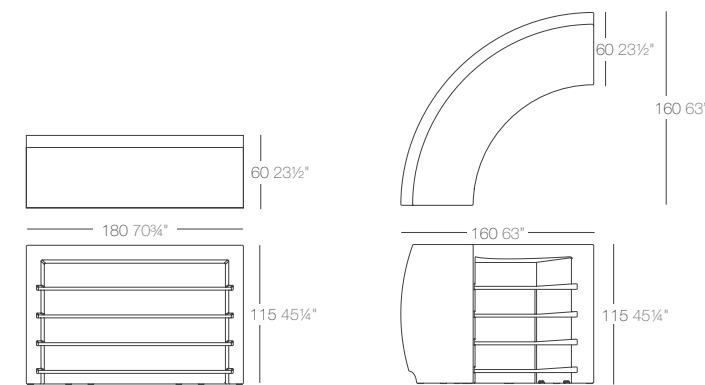

## FIESTA COLLECTION

by Archirivolto Design

FIESTA Barra  
FIESTA Bar

FIESTA Barra Curva  
FIESTA Curved Bar

	Basic	Lacquered	Light	RGB Led	RGB Led DMX	SET 2 Shelves SET 2 Estantes
Bar Barra	56001	56001F	56001W	56001L <sup>i</sup>	56001D	56001E
Curve Bar Barra Curva	56002	56002F	56002W	56002L <sup>i</sup>	56002D	56002E