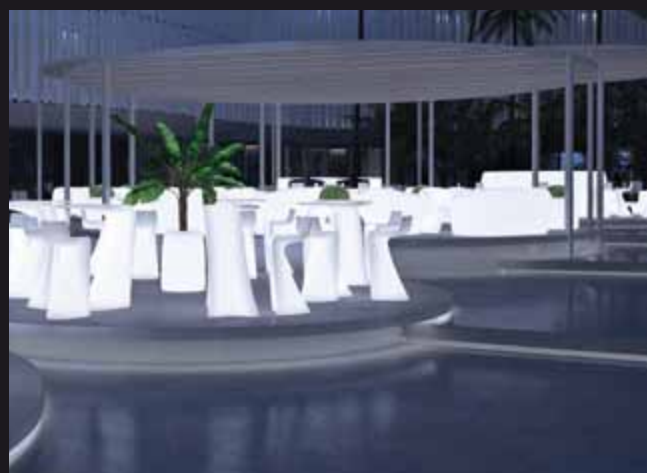

PROJECT DEPT

3D project model SAMPLE / Muestra de proyecto en 3D