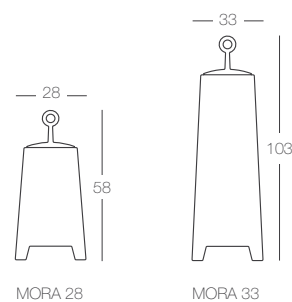

MORA by Javier Mariscal

	Light	RGB Led	RGB Led DMX
MORA 28	46028W	46028L	46028D
MORA 33	46033W	46033L	46033D

i_ possibility of transparent cord & switch for indoor.

i_ posibilidad de cable transparente e interruptor para interior.