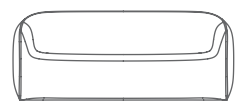

BLOW Sofa
BLOW Sofá