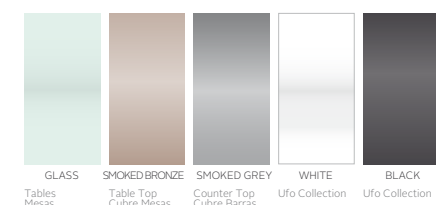

HPL

HPL tabletops are made out of paper layers agglutinated with thermoset resins of Melamine-Formaldehyde on the surface and Phenol-Formaldehyde inside. Everything is pressed at high temperature and pressure. Suitable for indoor and outdoor.

Features	Method	Units	Value	
Thickness	ISO 4586 ½	mm	13 ± 0,55	
Density	ISO 1183	Kg/m³	1400 - 1500	
Water Absorption	ISO 4586 ½	%	Weight	2,0 max.
			Thickness	2,0 max.
Dimensional Stability to High Temperatures	ISO 4586 ½	%	Long.	0,25 max.
			Trans.	0,55 max.
Hardness	ASTM D 785	HR E	97 ca	
			Long	145 min.
Flexion Resistance	ISO 178	MPa	145 min.	
		MPa	Trans	135 min.

GLASS

10 mm. Security temperate glass.

Technical Features	Units	Value
Resistance to soft body impact		≥(B)2
Resistance against suddn temperature changes and temperatures differentials	K	40
Resistance to wind, snow and imposed load.	mm	10
Care direct airborne sound insulation	dB	34 (-1,-3)
Thermal Properties		
Thermal Transmittance (value U)	W/(m2,K)	5,6
Radatin properties		
Transmition Light tV		0,53
Light Refletionm pV		0,06/0,06
Solar Transmission tE		0,52
Solar Reflection pE		0,06/0,06

Glass