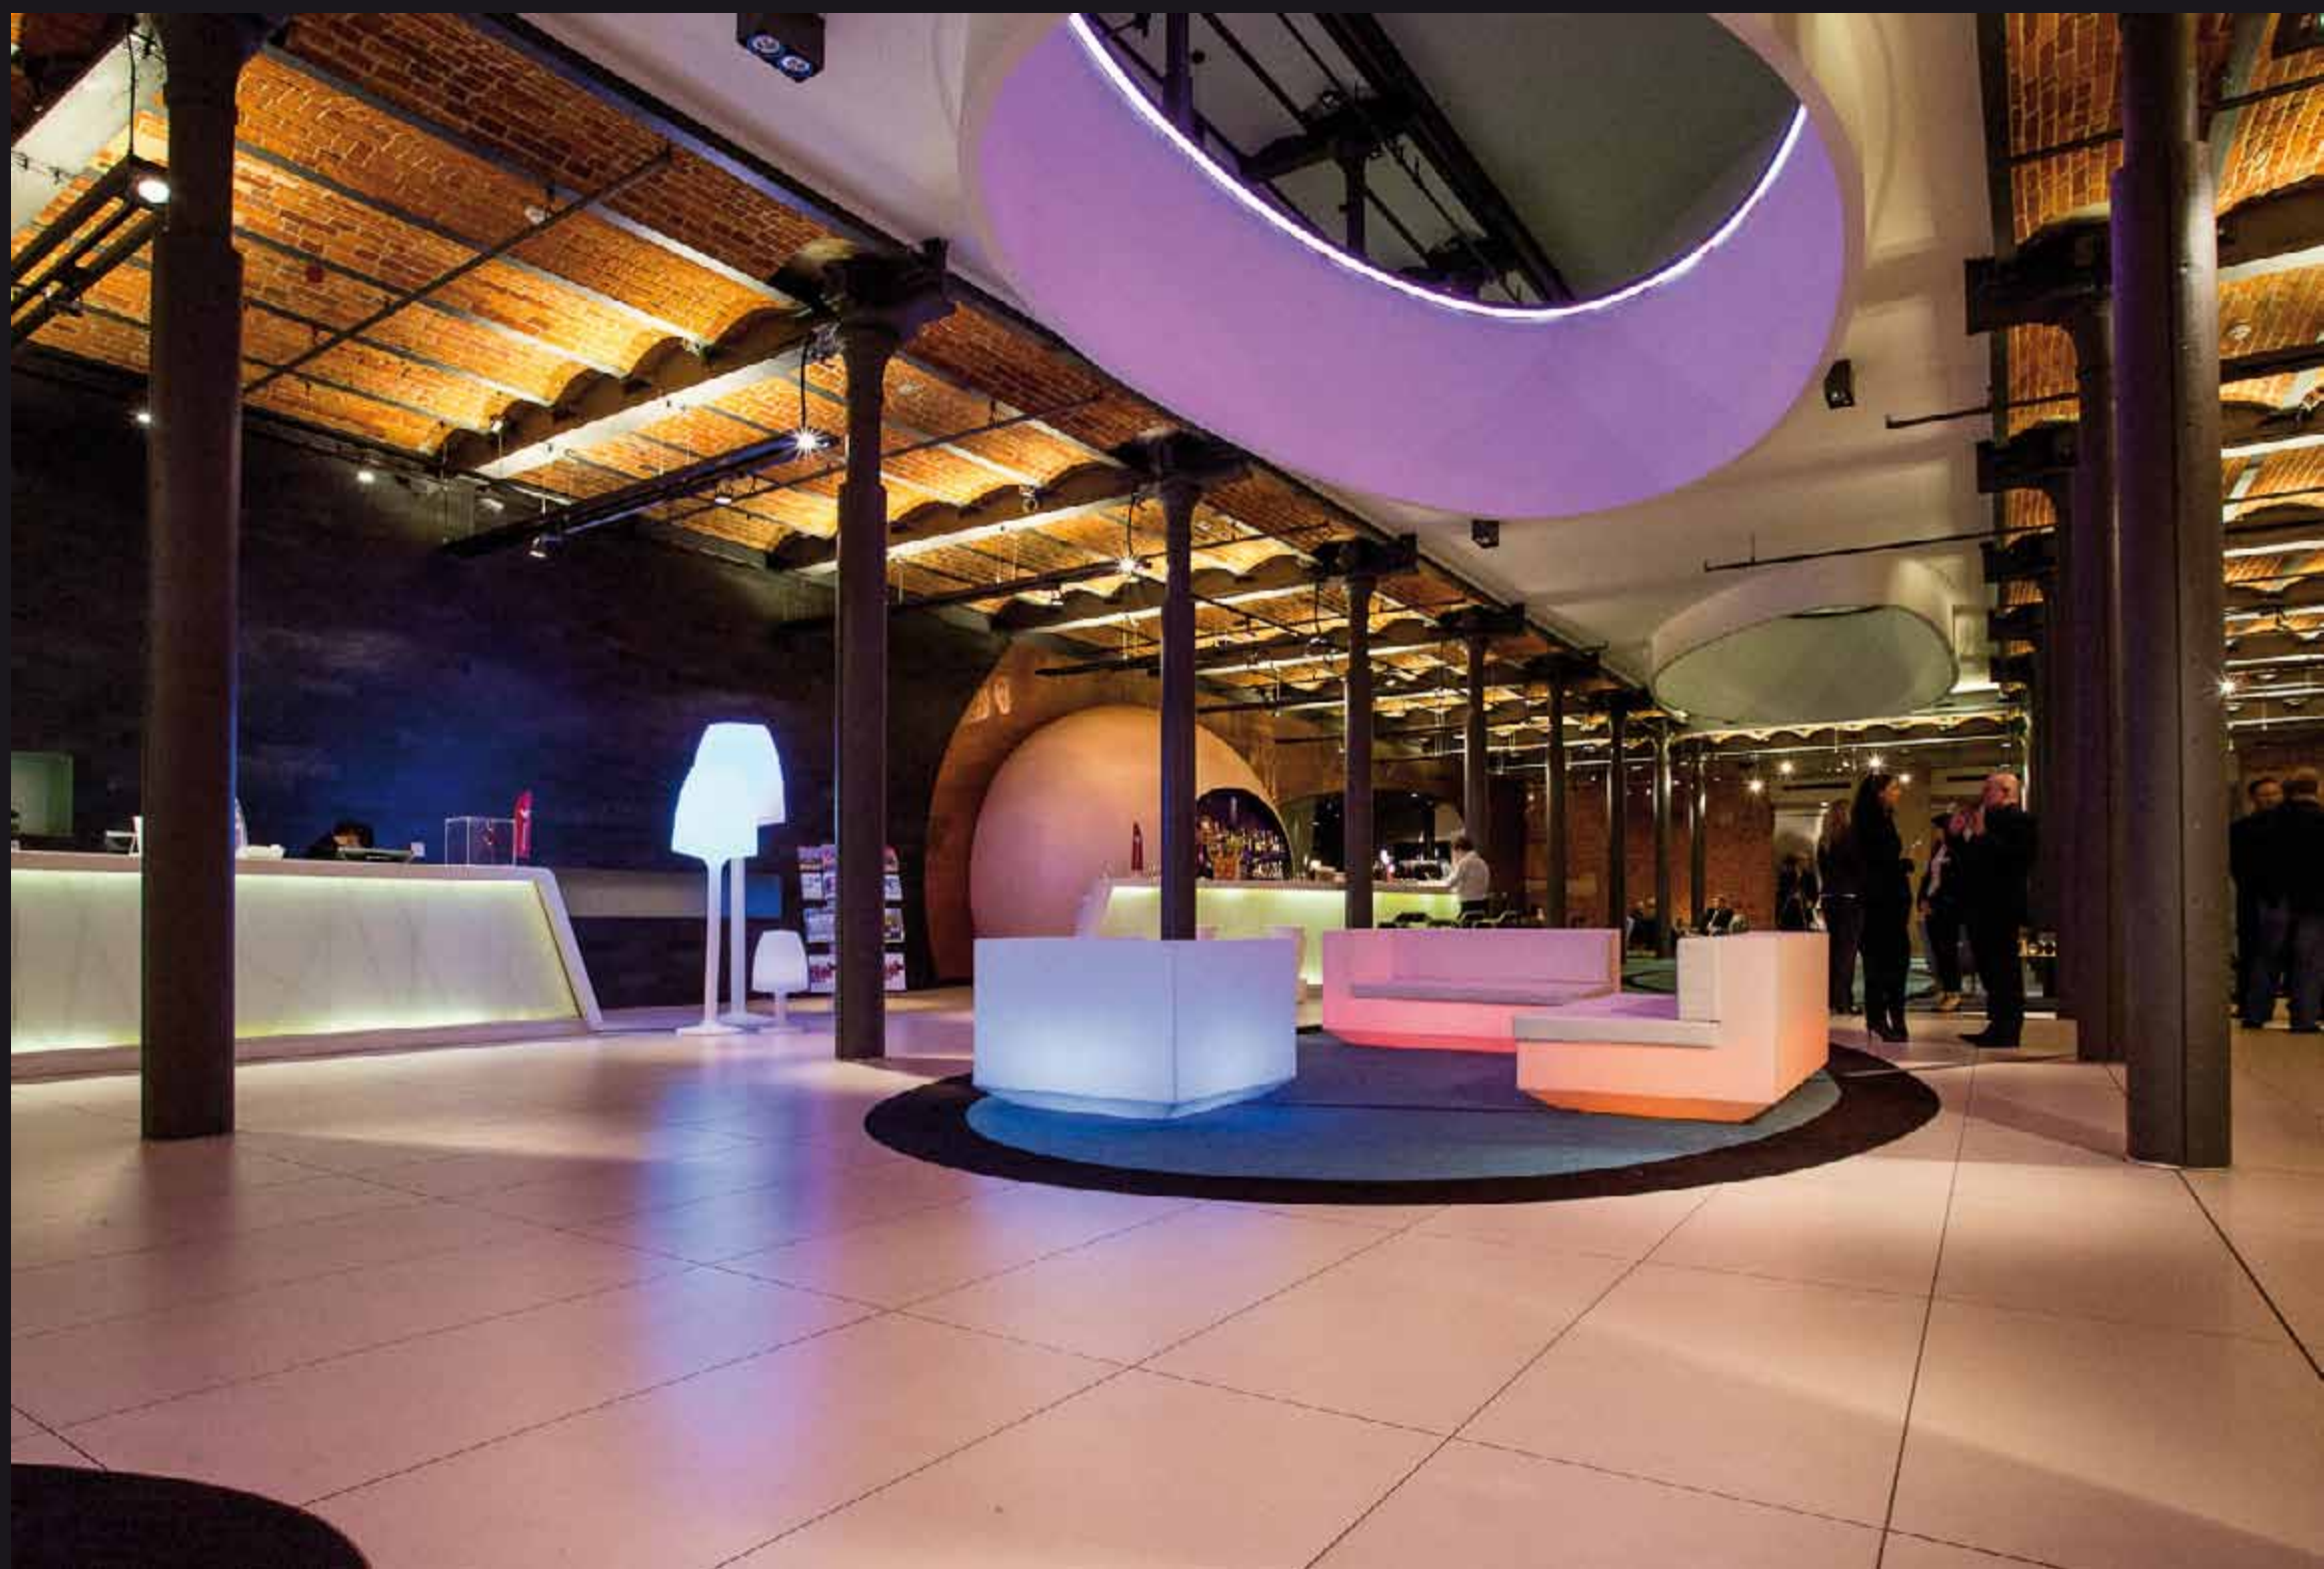

LODZ DESIGN FESTIVAL POLAND

Lodz Design Festival is an ideas exchange platform that allows a constructive exchange of views and observations as well as the possibility of meeting specialists from all over the world. The Festival gathers open-minded and committed people opened to challenges. People with the courage of designing and changing the world for the better. This designer mentality, close to everyday problems, constitutes an expression of the humanistic aspect of designing, which is not only about creating another beautiful chair

Lodz Design Festival es una plataforma de pensamiento que permite un intercambio constructivo de puntos de vista y observaciones, así como la posibilidad de conocer a especialistas de todo el mundo. El Festival reúne a gente de mente abierta y comprometida abierta a desafíos. Las personas que tienen el coraje de diseñar y cambiar el mundo para bien. Esta mentalidad de diseñador, inseparable de los problemas cotidianos, constituye una expresión de la dimensión humanista del diseño, más allá de diseñar otra silla bonita.