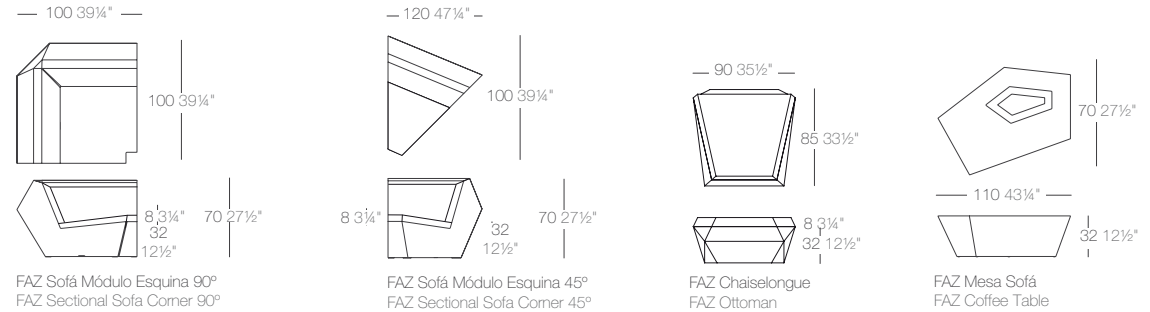

FAZ COLLECTION
by Ramon Esteve

	Table 200 Mesa 200	Table 300 Mesa 300	Chair Silla	Armchair Silla con brazos	Table Stainless Base Mesa Pie Metálico
Basic/HPL	54016ⁱ	54017ⁱ	54044	54045	54053
Lacquered/HPL	54016Fⁱ	54017Fⁱ	-	-	-
Light/HPL	54016Wⁱ	54017Wⁱ	-	-	-
RGB Led/HPL	54016Lⁱ	54017Lⁱ	-	-	-
Basic/Solid Surface	54016Bⁱ	54017Bⁱ	-	-	54053B
Lacquered/Solid Surface	54016FBⁱ	54017FBⁱ	-	-	-
White Led/Solid Surface	54016WBⁱ	54017WBⁱ	-	-	-
RGB Led/Solid Surface	54016LBⁱ	54017LBⁱ	-	-	-
Basic/Glass	54016Gⁱ	54017Gⁱ	-	-	-
Lacquered/Glass	54016FGⁱ	54017FGⁱ	-	-	-
White Led/Glass	54016WGⁱ	54017WGⁱ	-	-	-
RGB Led/Glass	54016LGⁱ	54017LGⁱ	-	-	-

FAZ MACETEROS XL

FAZ MACETEROS

	Lounge Chair Butaca	Sofa Right M. Dch	Sofa Armsless M. Central	Sofa Left M. Izq	Corner 90° M. Esquina 90°	Corner 45° M. Esquina 45°	Ottoman Chaise	Coffee Table Mesa sofá	Sun Chaise Tumbona	T. Sun Chaise M.Tumbona	Armchair Sillón	Bench Banco	Lamp Lámpara
Basic	54001^{*i}	54003^{*te}	54004^{*te}	54002^{*te}	53005^{*te}	53010^{*te}	53006^{*i}	53007	54008[*]	54009^f	54015ⁱ	54046	-
Self-Watering	-	-	-	-	-	-	-	-	-	-	-	54046R	-
Lacquered	54001F^{*i}	54003F^{*te}	54004F^{*te}	54002F^{*te}	53005F^{*te}	53010F^{*te}	53006F^{*i}	53007Fⁱ	54008F[*]	54009Fⁱ	54015Fⁱ	54046F	-
Light	54001W^{*ti}	54003W^{*tei}	54004W^{*tei}	54002W^{*tei}	53005W^{*tei}	53010W^{*tei}	53006W^{*ti}	53007W^{ti}	54008W^{*ti}	54009W^{ti}	54015W^{ti}	54046W	54018Wⁱ
RGB Led	54001L^{*ti}	54003L^{*tei}	54004L^{*tei}	54002L^{*tei}	53005L^{*tei}	53010L^{*tei}	53006L^{*ti}	53007L^{ti}	54008L^{*ti}	54009L^{ti}	54015L^{ti}	54046Lⁱ	54018Lⁱ
RGB Led DMX	54001D^{*ti}	54003D^{*tei}	54004D^{*tei}	54002D^{*tei}	53005D^{*tei}	53010D^{*tei}	53006D^{*ti}	53007D^{ti}	54008D^{*ti}	54009D^{ti}	54015D^{ti}	54046Dⁱ	54018Dⁱ
Cushion Acolchado	-	-	-	-	-	-	-	-	-	-	54015CO	54046CO	-
Kit Union Kit Assembly	-	-	-	-	-	-	-	-	-	-	54046X	-	-