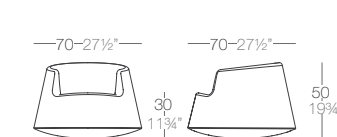

ROULETTE KIDS Balancín
ROULETTE KIDS Rocking Chair

kids

	Basic	Lacquered
Roulette	61002	61002F
Roulette Kids	61005	61005F