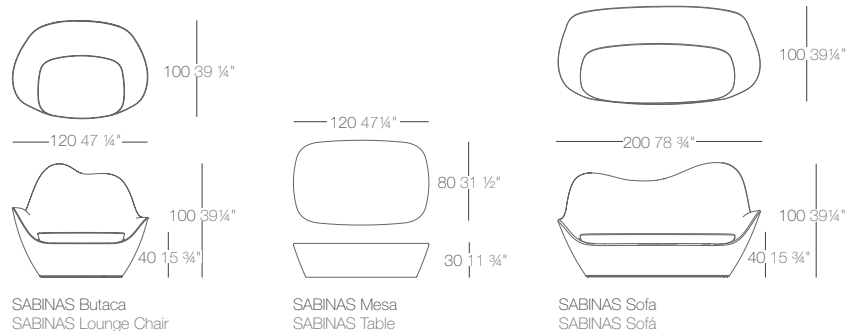

SABINAS COLLECTION

by Javier Mariscal

	Basic	Lacquered	Light	RGB Led	RGB Led DMX	Top Cubre
Lounge Chair Butaca	45007	45007F	45007W^a	45007L^a	45007D	-
Table Mesa	45008	45008F	45008W^a	45008L^a	45008D	45008C
Sofa Sofa	45009	45009F	45009W^a	45009L^a	45009D	-

^a Grosor Acolchado Butaca/Sofa: 8 cm

^a Thick Cushion ArmChair/ Sofa: 10 cm / 4"

MOMA MELLIZAS COLLECTION

by Javier Mariscal

	L Gal	C (d x d') x h cm in	Basic	Self-Watering	Lacquered	Light	RGB Led	RGB Led DMX
High	42 11	(37x29)x39 14½"x11½"x15¼"	45002A	45002R	45002F	45002W^{b1}	45002L^{b1}	45002L^b
Low	63 16 ¾	(44x37)x39 17¼"x14½"x15¼"	45003A	45003R	45003F	45003W^{b1}	45003L^{b1}	45003L^b