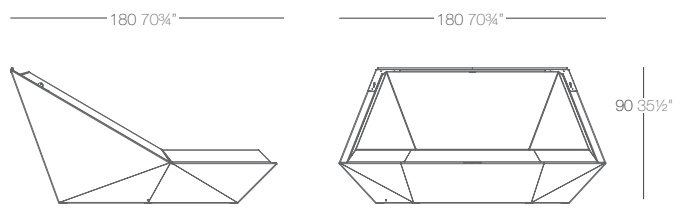

FAZ Daybed with parasol

Abierto Open Cerrado Close 360° Giratorio 360° Rotation  
140 55" 90 35 1/2"  
Thick Cushion Grosor Acolchado: 8 cm / 4"

FAZ Daybed

**FAZ DAYBED COLLECTION**  
by Ramon Esteve

	Daybed	Daybed with Parasol
Basic	54086	54098
Lacquered	54086F	54098F
Light	54086W	54098W
RGB Led	54086L	54098L