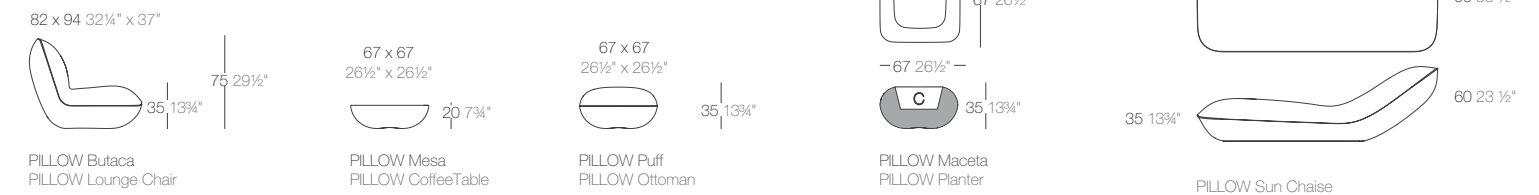

PILLOW COLLECTION by Stefano Giovannoni

	L Gal	C (d x h) cm in	Basic	Self-Watering	Lacquered	Light	RGB Led	RGB Led DMX
Lounge Chair Butaca	-	-	55001	-	55001F	55001W^b	55001L^b	55001D
Coffee Table Mesa	-	-	55002	-	55002F	55002W^b	55002L^b	55002D
Ottoman Puff	-	-	55003	-	55003F	55003W^b	55003L^b	55003D
Planter Maceta	24 6½	21 x 24 8¼" x 9½"	55004	55004R	55004F	54020W^b	55004L^b	55004D^b
Sun Chaise Tumbona	-	-	55013	-	55013F	55013W^b	55013L^b	55013D