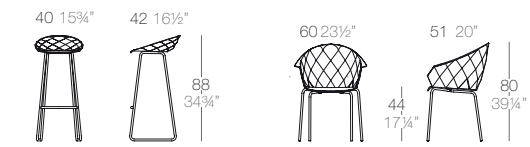

VASES Mesa 200x100 VASES Table 200x100
VASES Mesa 140x140 VASES Table 55"x55"

VASES Taburete VASES Bar Stool
VASES Silla apilable VASES Stackable Chair

	Basic	Lacquered
Stackable Chair Silla Apilable	47070	-
Bar Stool Taburete	47071	-
Table 200x100 Mesa 200x100	47079	47079F
Table 100x100 Mesa 100x100	47080	47080F