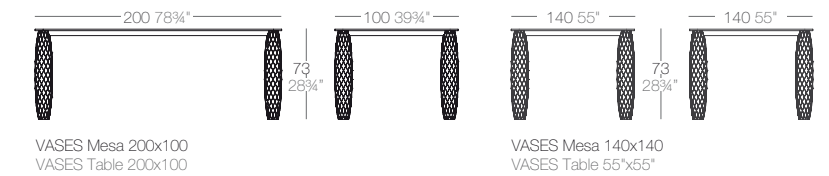

VASES COLLECTION by JMFerrero