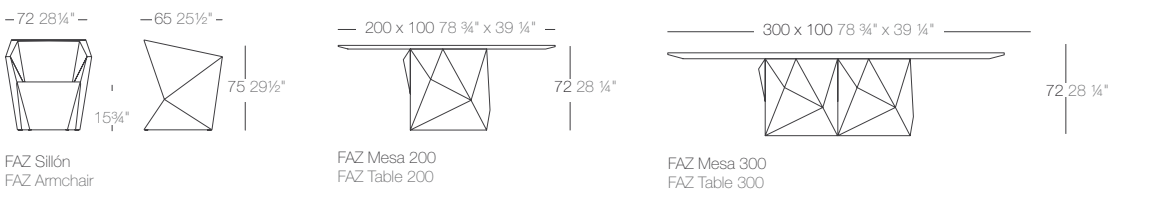

FAZ COLLECTION
by Ramon Esteve

	Table 200 Mesa 200	Table 300 Mesa 300	Chair Silla	Armchair Silla con brazos	Table Stainless Base Mesa Pie Metálico
Basic/HPL	54016ⁱ	54017ⁱ	54044	54045	54053
Lacquered/HPL	54016Fⁱ	54017Fⁱ	-	-	-
Light/HPL	54016Wⁱ	54017Wⁱ	-	-	-
RGB Led/HPL	54016Lⁱ	54017Lⁱ	-	-	-
Basic/Solid Surface	54016Bⁱ	54017Bⁱ	-	-	54053B
Lacquered/Solid Surface	54016FBⁱ	54017FBⁱ	-	-	-
White Led/Solid Surface	54016WBⁱ	54017WBⁱ	-	-	-
RGB Led/Solid Surface	54016LBⁱ	54017LBⁱ	-	-	-
Basic/Glass	54016Gⁱ	54017Gⁱ	-	-	-
Lacquered/Glass	54016FGⁱ	54017FGⁱ	-	-	-
White Led/Glass	54016WGⁱ	54017WGⁱ	-	-	-
RGB Led/Glass	54016LGⁱ	54017LGⁱ	-	-	-

FAZ MACETEROS XL

FAZ MACETEROS

	Lounge Chair Butaca	Sofa Right M. Dch	Sofa Armsless M. Central	Sofa Left M. Izq	Corner 90° M. Esquina 90°	Corner 45° M. Esquina 45°	Ottoman Chaise	Coffee Table Mesa sofá	Sun Chaise Tumbona	T. Sun Chaise M.Tumbona	Armchair Sillón	Bench Banco	Lamp Lámpara
Basic	54001^{*i}	54003^{*te}	54004^{*te}	54002^{*te}	53005^{*te}	53010^{*te}	53006^{*i}	53007	54008[*]	54009^f	54015ⁱ	54046	-
Self-Watering	-	-	-	-	-	-	-	-	-	-	-	54046R	-
Lacquered	54001F^{*i}	54003F^{*te}	54004F^{*te}	54002F^{*te}	53005F^{*te}	53010F^{*te}	53006F^{*i}	53007Fⁱ	54008F[*]	54009Fⁱ	54015Fⁱ	54046F	-
Light	54001W^{*ti}	54003W^{*tei}	54004W^{*tei}	54002W^{*tei}	53005W^{*tei}	53010W^{*tei}	53006W^{*ti}	53007W^{ti}	54008W^{*ti}	54009W^{ti}	54015W^{ti}	54046W	54018Wⁱ
RGB Led	54001L^{*ti}	54003L^{*tei}	54004L^{*tei}	54002L^{*tei}	53005L^{*tei}	53010L^{*tei}	53006L^{*ti}	53007L^{ti}	54008L^{*ti}	54009L^{ti}	54015L^{ti}	54046Lⁱ	54018Lⁱ
RGB Led DMX	54001D^{*ti}	54003D^{*tei}	54004D^{*tei}	54002D^{*tei}	53005D^{*tei}	53010D^{*tei}	53006D^{*ti}	53007D^{ti}	54008D^{*ti}	54009D^{ti}	54015D^{ti}	54046Dⁱ	54018Dⁱ
Cushion Acolchado	-	-	-	-	-	-	-	-	-	-	54015CO	54046CO	-
Kit Union Kit Assembly	-	-	-	-	-	-	-	-	-	-	54046X	-	-