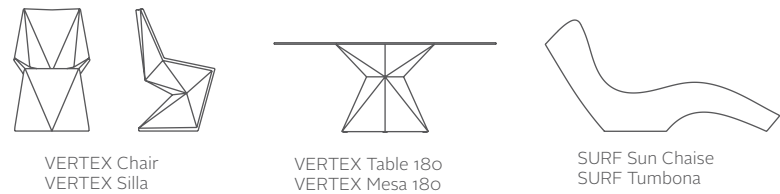

Komb House' es una vivienda que utiliza nuevas tecnologías, materiales modernos y tradicionales con un impacto mínimo en el medio ambiente. Ideas ecológicas se incorporan en la casa que ha sido diseñado por Karim Rashid. El espacio interior en general se compone de cuatro espacios principales que representan nuestras principales actividades cotidianas: jugar, comer, dormir y limpiar. el espacio central se basado en el patio islámico, con un oasis, una claraboya y una piscina central. La abertura del tragaluz controla la temperatura de la casa. Cuando está abierto capta el agua de lluvia que se filtra en la piscina. También una escultura de arte cinético levita por encima de la casa, girando para capturar la energía eólica y dotando de energía en toda la casa.