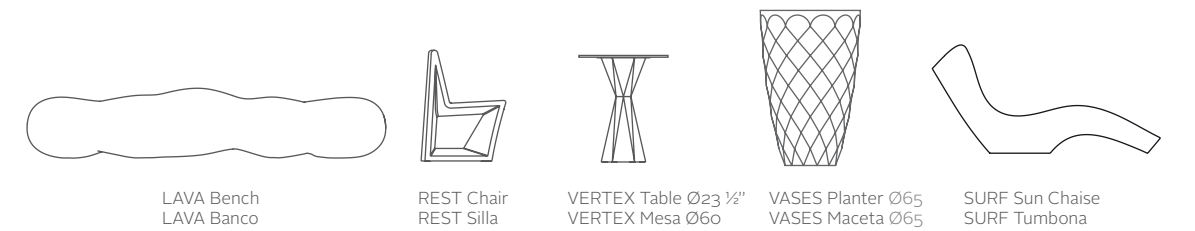

Fin. Date: 2012
Location: León, Spain
Collections: Vases, Lava, Rest, Vertex, Surf, Quadrat
Project by: Estudio Astorgano
y Flórez Arquitectos, Interior Design by HomeLike

Proconsi new building is an architectural project born to fulfill the growth and progress of a company that has 24 years of experience in the field of new technologies. Built with materials like stone, wood, metal and glass, the Proconsi building performs a perfect combination of technology and nature. with more than 3,000 m2, away from the industrial environment, and creating a sustainable, smart and integrated into the society of which it is part.

El nuevo edificio de Proconsi es un proyecto arquitectónico nacido para satisfacer el crecimiento y progreso de una empresa que ya cuenta con 24 años de experiencia en el sector de las nuevas tecnologías. Construido con materiales de piedra, madera, metal y cristal, el edificio de Proconsi se ensalza en una combinación perfecta entre tecnología y naturaleza. Con más de 3.000 m2, este edificio se aleja del entorno industrial para crear un edificio sostenible, inteligente e integrado en la sociedad de la que forma parte.

Proconsi

Offices_Bussines