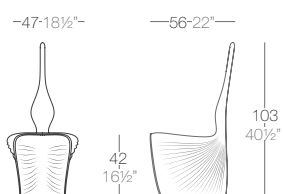

BIOPHILIA COLLECTION by Ross Lovegrove

BIOPHILIA Silla
BIOPHILIA Chair