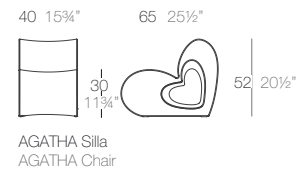

AGATHA COLLECTION

by Agatha Ruiz de la Prada

kids

AGATHA Silla
AGATHA Chair