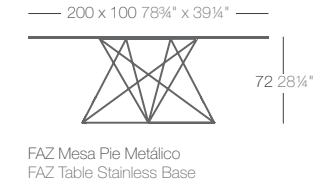

FAZ COLLECTION
by Ramon Esteve

	Table 200 Mesa 200	Table 300 Mesa 300	Chair Silla	Armchair Silla con brazos	Table Stainless Base Mesa Pie Metálico
Basic/HPL	54016ⁱ	54017ⁱ	54044	54045	54053
Lacquered/HPL	54016Fⁱ	54017Fⁱ	-	-	-
Light/HPL	54016Wⁱ	54017Wⁱ	-	-	-
RGB Led/HPL	54016Lⁱ	54017Lⁱ	-	-	-
Basic/Solid Surface	54016Bⁱ	54017Bⁱ	-	-	54053B
Lacquered/Solid Surface	54016FBⁱ	54017FBⁱ	-	-	-
White Led/Solid Surface	54016WBⁱ	54017WBⁱ	-	-	-
RGB Led/Solid Surface	54016LBⁱ	54017LBⁱ	-	-	-
Basic/Glass	54016Gⁱ	54017Gⁱ	-	-	-
Lacquered/Glass	54016FGⁱ	54017FGⁱ	-	-	-
White Led/Glass	54016WGⁱ	54017WGⁱ	-	-	-
RGB Led/Glass	54016LGⁱ	54017LGⁱ	-	-	-