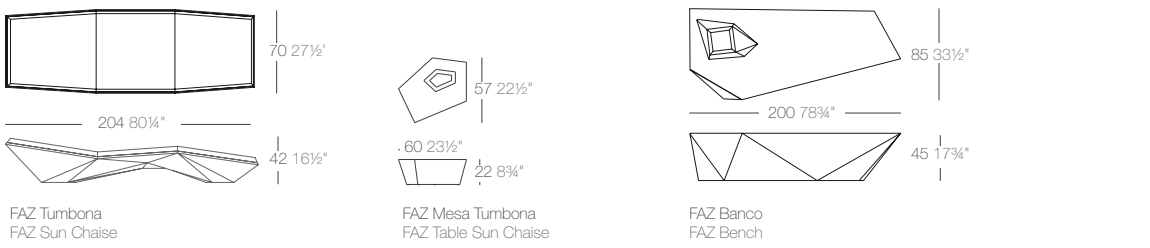

FAZ COLLECTION
by Ramon Esteve

	Table 200 Mesa 200	Table 300 Mesa 300	Chair Silla	Armchair Silla con brazos	Table Stainless Base Mesa Pie Metálico
Basic/HPL	54016ⁱ	54017ⁱ	54044	54045	54053
Lacquered/HPL	54016Fⁱ	54017Fⁱ	-	-	-
Light/HPL	54016Wⁱ	54017Wⁱ	-	-	-
RGB Led/HPL	54016Lⁱ	54017Lⁱ	-	-	-
Basic/Solid Surface	54016Bⁱ	54017Bⁱ	-	-	54053B
Lacquered/Solid Surface	54016FBⁱ	54017FBⁱ	-	-	-
White Led/Solid Surface	54016WBⁱ	54017WBⁱ	-	-	-
RGB Led/Solid Surface	54016LBⁱ	54017LBⁱ	-	-	-
Basic/Glass	54016Gⁱ	54017Gⁱ	-	-	-
Lacquered/Glass	54016FGⁱ	54017FGⁱ	-	-	-
White Led/Glass	54016WGⁱ	54017WGⁱ	-	-	-
RGB Led/Glass	54016LGⁱ	54017LGⁱ	-	-	-

FAZ MACETEROS XL

FAZ MACETEROS

	Lounge Chair Butaca	Sofa Right M. Dch	Sofa Armsless M. Central	Sofa Left M. Izq	Corner 90° M. Esquina 90°	Corner 45° M. Esquina 45°	Ottoman Chaise	Coffee Table Mesa sofá	Sun Chaise Tumbona	T. Sun Chaise M.Tumbona	Armchair Sillón	Bench Banco	Lamp Lámpara
Basic	54001^{*i}	54003^{*te}	54004^{*te}	54002^{*te}	53005^{*te}	53010^{*te}	53006^{*i}	53007	54008[*]	54009^f	54015ⁱ	54046	-
Self-Watering	-	-	-	-	-	-	-	-	-	-	-	54046R	-
Lacquered	54001F^{*i}	54003F^{*te}	54004F^{*te}	54002F^{*te}	53005F^{*te}	53010F^{*te}	53006F^{*i}	53007Fⁱ	54008F[*]	54009Fⁱ	54015Fⁱ	54046F	-
Light	54001W^{*ti}	54003W^{*tei}	54004W^{*tei}	54002W^{*tei}	53005W^{*tei}	53010W^{*tei}	53006W^{*ti}	53007W^{ti}	54008W^{*ti}	54009W^{ti}	54015W^{ti}	54046W	54018Wⁱ
RGB Led	54001L^{*ti}	54003L^{*tei}	54004L^{*tei}	54002L^{*tei}	53005L^{*tei}	53010L^{*tei}	53006L^{*ti}	53007L^{ti}	54008L^{*ti}	54009L^{ti}	54015L^{ti}	54046Lⁱ	54018Lⁱ
RGB Led DMX	54001D^{*ti}	54003D^{*tei}	54004D^{*tei}	54002D^{*tei}	53005D^{*tei}	53010D^{*tei}	53006D^{*ti}	53007D^{ti}	54008D^{*ti}	54009D^{ti}	54015D^{ti}	54046Dⁱ	54018Dⁱ
Cushion Acolchado	-	-	-	-	-	-	-	-	-	-	54015CO	54046CO	-
Kit Union Kit Assembly	-	-	-	-	-	-	-	-	-	-	54046X	-	-