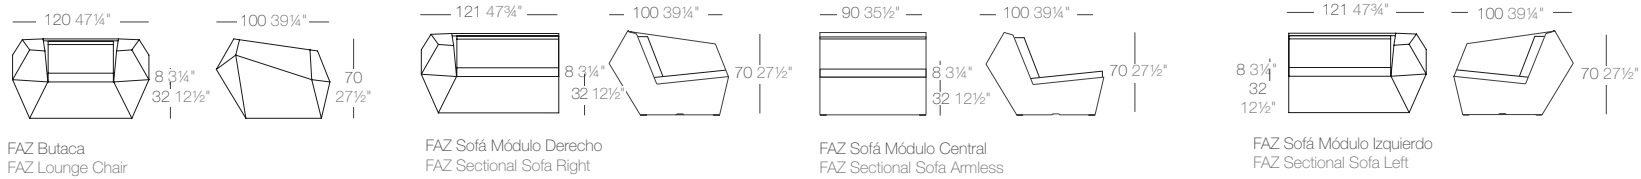

FAZ COLLECTION
by Ramon Esteve

	Table 200 Mesa 200	Table 300 Mesa 300	Chair Silla	Armchair Silla con brazos	Table Stainless Base Mesa Pie Metálico
Basic/HPL	54016ⁱ	54017ⁱ	54044	54045	54053
Lacquered/HPL	54016Fⁱ	54017Fⁱ	-	-	-
Light/HPL	54016Wⁱ	54017Wⁱ	-	-	-
RGB Led/HPL	54016Lⁱ	54017Lⁱ	-	-	-
Basic/Solid Surface	54016Bⁱ	54017Bⁱ	-	-	54053B
Lacquered/Solid Surface	54016FBⁱ	54017FBⁱ	-	-	-
White Led/Solid Surface	54016WBⁱ	54017WBⁱ	-	-	-
RGB Led/Solid Surface	54016LBⁱ	54017LBⁱ	-	-	-
Basic/Glass	54016Gⁱ	54017Gⁱ	-	-	-
Lacquered/Glass	54016FGⁱ	54017FGⁱ	-	-	-
White Led/Glass	54016WGⁱ	54017WGⁱ	-	-	-
RGB Led/Glass	54016LGⁱ	54017LGⁱ	-	-	-

FAZ MACETEROS XL

FAZ MACETEROS

	Lounge Chair Butaca	Sofa Right M. Dch	Sofa Armsless M. Central	Sofa Left M. Izq	Corner 90° M. Esquina 90°	Corner 45° M. Esquina 45°	Ottoman Chaise	Coffee Table Mesa sofá	Sun Chaise Tumbona	T. Sun Chaise M.Tumbona	Armchair Sillón	Bench Banco	Lamp Lámpara
Basic	54001^{*i}	54003^{*te}	54004^{*te}	54002^{*te}	53005^{*te}	53010^{*te}	53006^{*i}	53007	54008[*]	54009^f	54015ⁱ	54046	-
Self-Watering	-	-	-	-	-	-	-	-	-	-	-	54046R	-
Lacquered	54001F^{*i}	54003F^{*te}	54004F^{*te}	54002F^{*te}	53005F^{*te}	53010F^{*te}	53006F^{*i}	53007Fⁱ	54008F[*]	54009Fⁱ	54015Fⁱ	54046F	-
Light	54001W^{*ti}	54003W^{*tei}	54004W^{*tei}	54002W^{*tei}	53005W^{*tei}	53010W^{*tei}	53006W^{*ti}	53007W^{ti}	54008W^{*ti}	54009W^{ti}	54015W^{ti}	54046W	54018Wⁱ
RGB Led	54001L^{*ti}	54003L^{*tei}	54004L^{*tei}	54002L^{*tei}	53005L^{*tei}	53010L^{*tei}	53006L^{*ti}	53007L^{ti}	54008L^{*ti}	54009L^{ti}	54015L^{ti}	54046Lⁱ	54018Lⁱ
RGB Led DMX	54001D^{*ti}	54003D^{*tei}	54004D^{*tei}	54002D^{*tei}	53005D^{*tei}	53010D^{*tei}	53006D^{*ti}	53007D^{ti}	54008D^{*ti}	54009D^{ti}	54015D^{ti}	54046Dⁱ	54018Dⁱ
Cushion Acolchado	-	-	-	-	-	-	-	-	-	-	54015CO	54046CO	-
Kit Union Kit Assembly	-	-	-	-	-	-	-	-	-	-	54046X	-	-