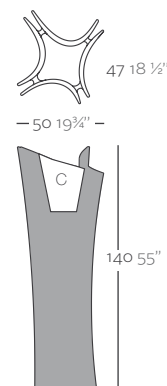

ALMA by A-cero

	L	C (d x h) cm	Self-Watering	Lacquered	Light	RGB Led	RGB Led DMX
Alma	10 2 3/4	20 x 24 7 3/4" x 9 1/2"	53013^b	53013F	53013W^a	53013L^a	53013D^b

b_ self-watering included.

i_ possibility of transparent cord & switch for indoor.

b_ incluye sistema de autorriego.

i_ posibilidad de cable transparente e interruptor para interior.