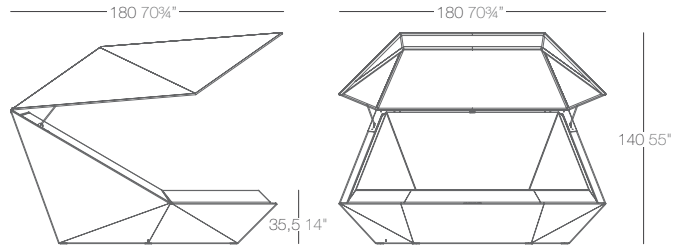

FAZ Daybed with parasol

Abierto Open Cerrado Close 360° Giratorio 360° Rotation  
140 55" 90 35 1/2"  
Thick Cushion Grosor Acolchado: 8 cm / 4"

FAZ Daybed

**FAZ DAYBED COLLECTION**  
by Ramon Esteve

	Daybed	Daybed with Parasol
Basic	54086	54098
Lacquered	54086F	54098F
Light	54086W	54098W
RGB Led	54086L	54098L