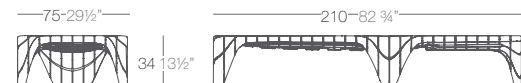

F³ Tumbona
F³ Sun Chaise