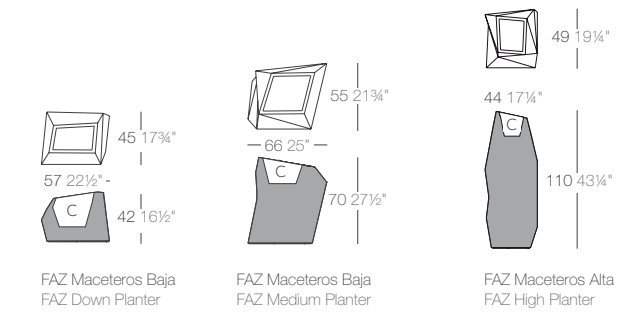

FAZ MACETEROS

	Lounge Chair Butaca	Sofa Right M. Dch	Sofa Armsless M. Central	Sofa Left M. Izq	Corner 90° M. Esquina 90°	Corner 45° M. Esquina 45°	Ottoman Chaise	Coffee Table Mesa sofá	Sun Chaise Tumbona	T. Sun Chaise M.Tumbona	Armchair Sillón	Bench Banco	Lamp Lámpara
Basic	54001^{*i}	54003^{*te}	54004^{*te}	54002^{*te}	53005^{*te}	53010^{*te}	53006^{*i}	53007	54008[*]	54009^f	54015ⁱ	54046	-
Self-Watering	-	-	-	-	-	-	-	-	-	-	-	54046R	-
Lacquered	54001F^{*i}	54003F^{*te}	54004F^{*te}	54002F^{*te}	53005F^{*te}	53010F^{*te}	53006F^{*i}	53007Fⁱ	54008F[*]	54009Fⁱ	54015Fⁱ	54046F	-
Light	54001W^{*ti}	54003W^{*tei}	54004W^{*tei}	54002W^{*tei}	53005W^{*tei}	53010W^{*tei}	53006W^{*ti}	53007W^{ti}	54008W^{*ti}	54009W^{ti}	54015W^{ti}	54046W	54018Wⁱ
RGB Led	54001L^{*ti}	54003L^{*tei}	54004L^{*tei}	54002L^{*tei}	53005L^{*tei}	53010L^{*tei}	53006L^{*ti}	53007L^{ti}	54008L^{*ti}	54009L^{ti}	54015L^{ti}	54046Lⁱ	54018Lⁱ
RGB Led DMX	54001D^{*ti}	54003D^{*tei}	54004D^{*tei}	54002D^{*tei}	53005D^{*tei}	53010D^{*tei}	53006D^{*ti}	53007D^{ti}	54008D^{*ti}	54009D^{ti}	54015D^{ti}	54046Dⁱ	54018Dⁱ
Cushion Acolchado	-	-	-	-	-	-	-	-	-	-	54015CO	54046CO	-
Kit Union Kit Assembly	-	-	-	-	-	-	-	-	-	-	54046X	-	-

	L Gal	C (d x d) x h cm in	Basic	Self-Watering	Lacquered	Light	RGB Led	RGB Led DMX	Kit 4 Wheels Ruedas
Down Planter XL Macetero XL Baja	27 7	(30 x 46) x 32 (11¾" x 18") x 12½"	54011A	54011R	54011F	54011W^{bi}	54011L^{bi}	54011D^b	53026
Medium Planter XL Maceteros XL Media	50 13	(40 x 41) x 40 (15¾" x 16¼") x 15¾"	54012A	54012R	54012F	54012W^{bi}	54012L^{bi}	54012D^b	53026
High Planter XL Maceteros XL Alta	29 7 ½	(37 x 27) x 40 (14½" x 10¾") x 15¾"	54013A	54013R	54013F	54013W^{bi}	54013L^{bi}	54013D^b	53026
Down Planter Macetero Baja	10 2 ½	(27,5 x 22) x 27 (10¾" x 8¾") x 10¾"	54020A	54020R	54020F	54020W^{bi}	54020L^{bi}	54020D^b	53026
Medium Planter Macetero Media	21 5 ½	(31 x 30) x 31 (12¼" x 11¾") x 12¼"	54021A	54021R	54021F	54021W^{bi}	54021L^{bi}	54021D^b	53026
High Planter Macetero Alta	10 2 ½	(28 x 21,5) x 27 (11" x 8½") x 10¾"	54022A	54022R	54022F	54022W^{bi}	54022L^{bi}	54022D^b	53026

Thick Cushion: 8 cm / 4" Grosor Acollchado: 8 cm
Thick Cushion Armchair: 4 cm / 1 ½" Grosor Acollchado Sillón: 4 cm

*_ cushions are included in the prize.
*_ acolchados incluidos en el precio.
L_ non-slipping feet included.
L_ incluye tacos antideslizantes.
e_ joint set in order to fix them together.
e_ incluye un set de ensamblaje para fijarlos entre ellos.
i_ possibility of transparent cable & switch for indoor.
i_ posibilidad de cable transparente e interruptor para interior.