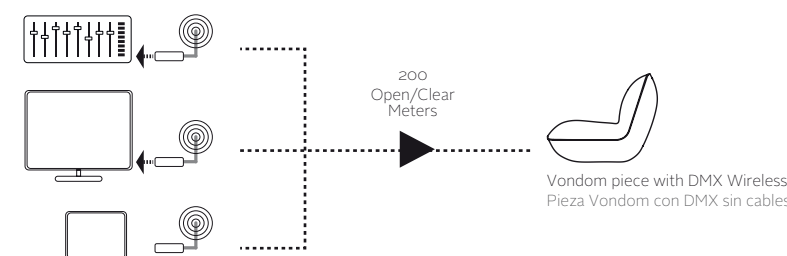

DMX WIRELESS

DMX 512 (Digital Multiplex) is a protocol used for the electronic control for entertainment lighting, enabling communication between the table-control, their own lights and light sources.

You can create customized and special environments. Allow to control every Vondom product independently or in groups.

There are 2 different DMX Wireless, depending on customer needs.

_DMX WIRELESS PROFESSIONAL XLR PACK

Vondom DMX Wireless Professional XLR you can control all LED RGB VONDOM pieces with your Mix Tables, PC+software, Domotic panels, etc.

1* DMX Wireless Standard Configuration

We will preset three separately Family products: POTS, LAMPS & FURNITURE.

2* DMX Wireless Customized Configuration

You can send us your customized special environment that you want to control independently and we will set it up.

_DMX WIRELESS HOME WIFI PACK

Vondom DMX Wireless Home Wi-Fi Pack is a WI-FI access point to control all LED RGB VONDOM items with your IOS or Android devices.

1* DMX Wireless Standard Configuration

We will preset three separately Family products: PLANTERS, LAMPS & FURNITURE.

2* DMX Wireless Customized Configuration

You can send us your customized requirements in order to control individually each item/ group and we will set it up. (Max. 8 rooms).

DMX WIRELESS PROFESSIONAL XLR PACK