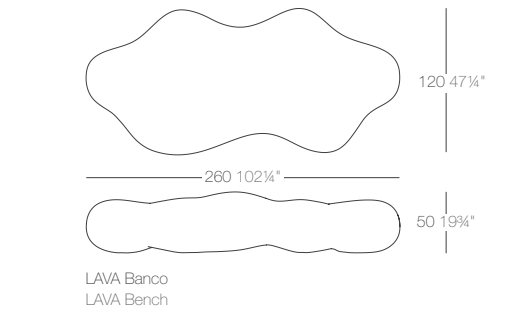

LAVA COLLECTION
by Karim Rashid

LAVA Banco
LAVA Bench

	Basic	Lacquered	Light	RGB Led	RGB Led DMX	KIT Colgante Ceiling Holder
Lava	51012	51012F	51012W^b	51012Lⁱ	51012D	51012X