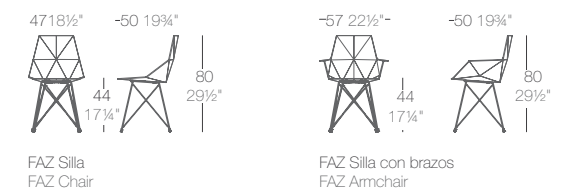

FAZ COLLECTION
by Ramon Esteve

	Table 200 Mesa 200	Table 300 Mesa 300	Chair Silla	Armchair Silla con brazos	Table Stainless Base Mesa Pie Metálico
Basic/HPL	54016ⁱ	54017ⁱ	54044	54045	54053
Lacquered/HPL	54016Fⁱ	54017Fⁱ	-	-	-
Light/HPL	54016Wⁱ	54017Wⁱ	-	-	-
RGB Led/HPL	54016Lⁱ	54017Lⁱ	-	-	-
Basic/Solid Surface	54016Bⁱ	54017Bⁱ	-	-	54053B
Lacquered/Solid Surface	54016FBⁱ	54017FBⁱ	-	-	-
White Led/Solid Surface	54016WBⁱ	54017WBⁱ	-	-	-
RGB Led/Solid Surface	54016LBⁱ	54017LBⁱ	-	-	-
Basic/Glass	54016Gⁱ	54017Gⁱ	-	-	-
Lacquered/Glass	54016FGⁱ	54017FGⁱ	-	-	-
White Led/Glass	54016WGⁱ	54017WGⁱ	-	-	-
RGB Led/Glass	54016LGⁱ	54017LGⁱ	-	-	-