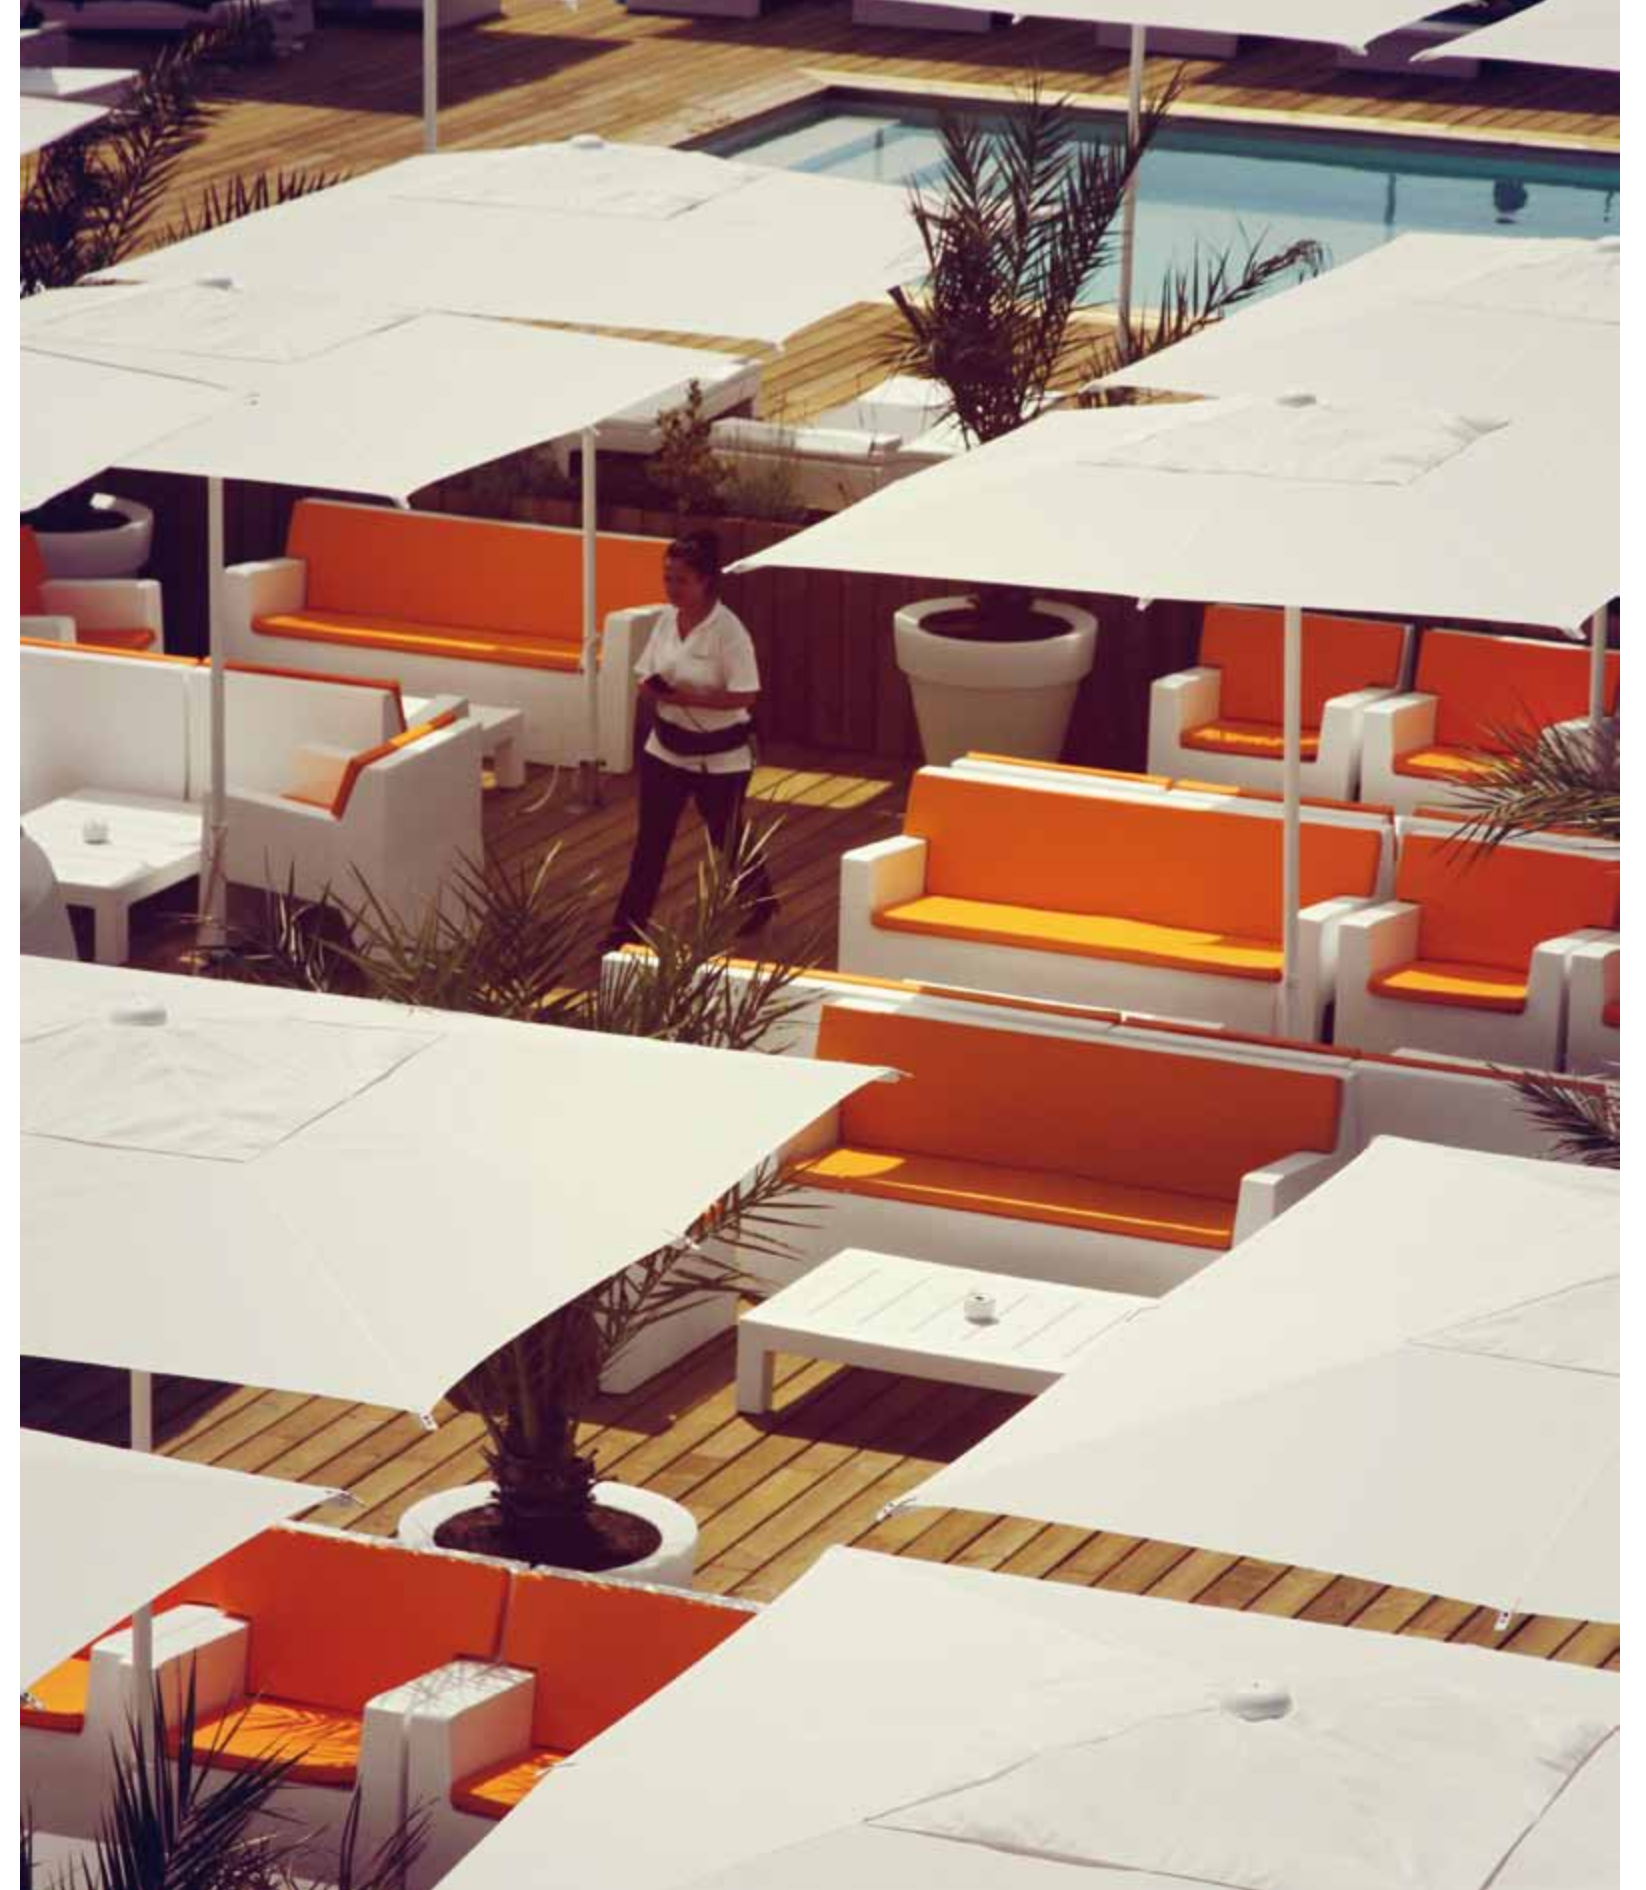

Fin. Date: 2013
Location: Biscarrosse, France
Collections: Jut, Planters
Project by: Staff / Shape
Photo: Sebastian Carrier

Le_grand_Hotel De_la_plage

Biscarrosse is a small seaside village, about one hour drive south of Bourdeaux. Here are all the typical surf and seaside shops, small carousels, restaurants and bars. Just before you reach the beachfront with magnificent view across the Bay of Biscaya, stands the newly restored Le Grand Hotel de a Plage. Reopened in July 2013, the hotel shiny white cube like exterior is hard to miss. Facing the beachfront is the stylish lounge, with a bar surrounded by white, VONDOM minimalist furniture, overlooking the Atlantic Ocean.

Biscarrosse es un pequeño pueblo costero, aproximadamente a una hora en coche al sur de Burdeos. Zona clásica de veraneo, de Surf y tiendas de playa, pequeños carruseles, restaurantes y bares. Justo antes de llegar a la primera línea de playa, con magníficas vistas a la bahía de Vizcaya, se encuentra el recién restaurado "Grand Hotel." Reabierto en julio de 2013, este brillante cubo blanco es difícil de ignorar. Frente a la playa se encuentra el elegante salón, con un bar rodeado de muebles minimalistas de Vondom, con vistas al océano Atlántico.