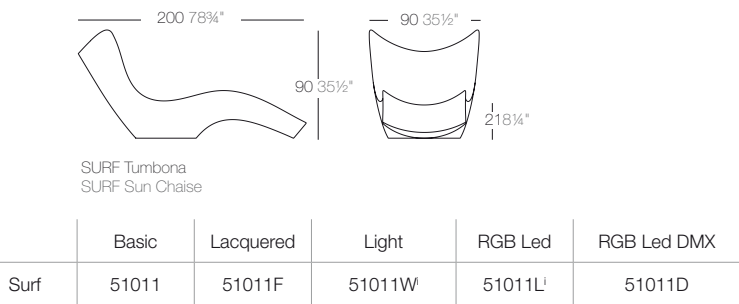

SURF COLLECTION
by Karim Rashid

SURF Tumbona
SURF Sun Chaise

	Basic	Lacquered	Light	RGB Led	RGB Led DMX
Surf	51011	51011F	51011W^b	51011Lⁱ	51011D