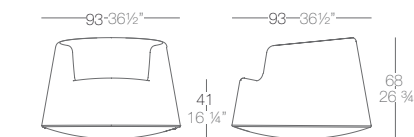

ROULETTE COLLECTION

by Eero Aarnio

ROULETTE Balancín (No es adecuado para niños)
ROULETTE Rocking Chair (Not for children)