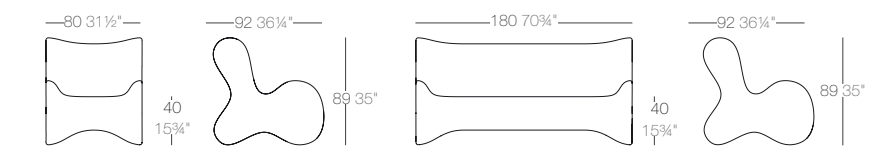

PASTA COLLECTION
by Karim Rashid

	L Gal	C (d x h) cm in	Basic	Self-Watering	Lacquered	Light	RGB Led	RGB Led DMX
Kannelloni	25 6 1/2	100 x 24 x 27 39 1/4" x 9 1/2" x 10 3/4"	51024A	51024R	51024F	51024W^b	51024L^b	51024D^b
Spaguetti	20 5 1/2	Ø38 x 24 Ø15" x 9 1/2"	51022A	51022R	51022F	51022W^b	51022L^b	51022D^b

b_ self-watering included.
L_ possibility of transparent cable & switch for indoor.
b_ incluye sistema de autorriego.
L_ posibilidad de cable transparente e interruptor para interior.

DOUX COLLECTION
by Karim Rashid

	L Gal	C (Ød X h) cm in	Basic	Self-Watering	Lacquered	Light	RGB Led	RGB Led DMX
Lounge Chair Butaca	-	-	51001	-	51001F	51001W^b	51001Lⁱ	51001D
Sofa Sofá	-	-	51002	-	51002F	51002W^b	51002Lⁱ	51002D
Coffee Table Mesa	-	-	51003	-	51003F	51003W^b	51003Lⁱ	51003D
Planter Maceta	10 2 3/4	Ø22 x 22 ø8 3/4" x 8 3/4"	-	51004R	51004F	51004W^b	51004L^b	51004D^b

b_ self-watering included.
L_ possibility of transparent cord & switch for indoor.
b_ incluye sistema de autorriego.
L_ posibilidad de cable transparente e interruptor para interior.

VLEK COLLECTION
by Karim Rashid

	L Gal	C (Ød x h) cm in	Basic	Lacquered	Nano Led
Nano 28	1 1/4	Ø7 x 14 Ø2 3/4" x 5 1/2"	51015A	51015F	51015W
Nano 36	2 1/2	Ø9 x 19 Ø3 1/2" x 7 1/2"	51016A	51016F	51016W

SURF COLLECTION
by Karim Rashid

	Basic	Lacquered	Light	RGB Led	RGB Led DMX
Surf	51011	51011F	51011W^b	51011Lⁱ	51011D

LAVA COLLECTION
by Karim Rashid

	Basic	Lacquered	Light	RGB Led	RGB Led DMX	KIT Colgante Ceiling Holder
Lava	51012	51012F	51012W^b	51012Lⁱ	51012D	51012X

Abierto Open Cerrado Close 360° Giratorio 360° Rotation
140 55" 90 35 1/2"
Thick Cushion Grosor Acolchado: 8 cm / 4"

FAZ DAYBED COLLECTION
by Ramon Esteve

	Daybed	Daybed with Parasol
Basic	54086	54098
Lacquered	54086F	54098F
Light	54086W	54098W
RGB Led	54086L	54098L