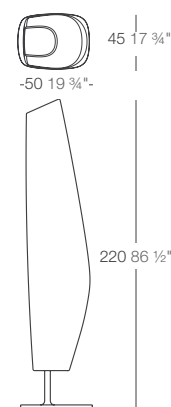

BLANCA by Javier Mariscal

BLANCA Lámpara
BLANCA Lamp

	White Led	RGB Led	RGB Led DMX
BLANCA	46050W	46050L	46050D