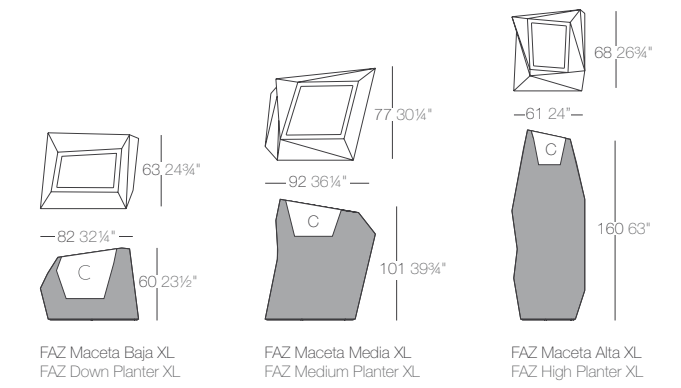

FAZ MACETEROS XL