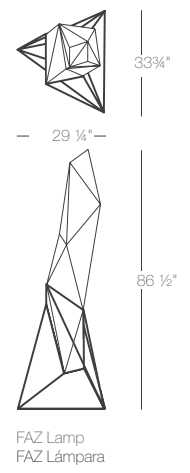

FAZ COLLECTION
by Ramon Esteve

	Table 200 Mesa 200	Table 300 Mesa 300	Chair Silla	Armchair Silla con brazos	Table Stainless Base Mesa Pie Metálico
Basic/HPL	54016ⁱ	54017ⁱ	54044	54045	54053
Lacquered/HPL	54016Fⁱ	54017Fⁱ	-	-	-
Light/HPL	54016Wⁱ	54017Wⁱ	-	-	-
RGB Led/HPL	54016Lⁱ	54017Lⁱ	-	-	-
Basic/Solid Surface	54016Bⁱ	54017Bⁱ	-	-	54053B
Lacquered/Solid Surface	54016FBⁱ	54017FBⁱ	-	-	-
White Led/Solid Surface	54016WBⁱ	54017WBⁱ	-	-	-
RGB Led/Solid Surface	54016LBⁱ	54017LBⁱ	-	-	-
Basic/Glass	54016Gⁱ	54017Gⁱ	-	-	-
Lacquered/Glass	54016FGⁱ	54017FGⁱ	-	-	-
White Led/Glass	54016WGⁱ	54017WGⁱ	-	-	-
RGB Led/Glass	54016LGⁱ	54017LGⁱ	-	-	-