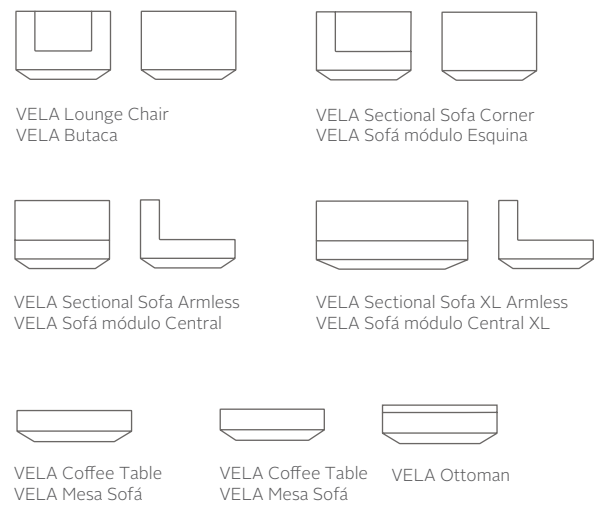

Fin. Date: 2013
Location: Ibiza, Spain
Collections: : Adan, Fiesta, Vela, Wing,
Faz, Lava, Moma, Blanca, Second Light,
Vases, Bubbles, Vertex.

Lips

Beach_CLUB_ IBIZA

Located in the Heart of Playa D'en Bossa, by the sea and with superb views in a modern and exclusive Restaurant. Its wide range of services and its stunning design by Vondom hacende Lips Reartes an idyllic paradise where you can soak up the spirit of Ibiza. 4 Areas: The Restaurant, Sa Bodegueta, The Beach, The Terrace. This unique Mediterranean restaurant run by renowned chef David Reartes offers a cuisine based on products of closeness, proximity or km 0.

En pleno Corazón de Playa D'en Bossa, junto al mar y con unas vistas inmejorables se encuentra este moderno y exclusivo Restaurant. Su amplio abanico de servicios y su espectacular diseño by Vondom hacende Lips Reartes un idílico paraíso donde podrás empaparte del espíritu de Ibiza. 4 Zonas: El Restaurante, Sa Bodegueta, La playa, La Terraza. Este exclusivo restaurante de comida mediterránea dirigido por el conocido chef David Reartes ofrece una gastronomía basada en productos de cercanía, proximidad o km 0.