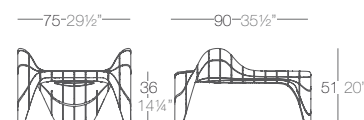

F³ Mesa Pequeña
F³ Little Table