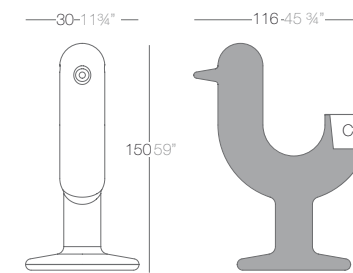

## PEACOCK COLLECTION

by Eero Aarnio

PEACOCK Macetero  
PEACOCK Planter

	L Gal	C (d x d') x h cm in	Self-Watering	Lacquered	Light	RGB Led	RGB Led DMX
Peacock Planter	9 2,38	ø24 x 22 ø9½" x 8¾"	61001R	61001F	61001W	61001L <sup>i</sup>	61001D