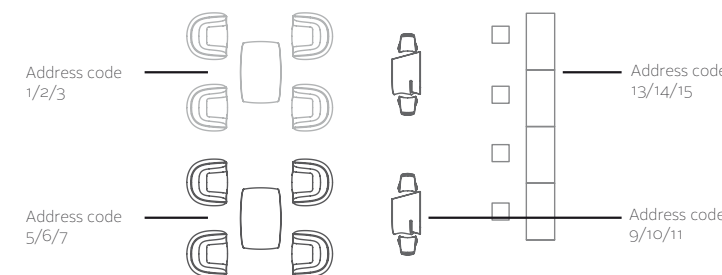

2* DMX Wireless Professional Customized Configuration