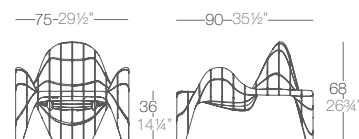

F³ Butaca
F³ Armchair