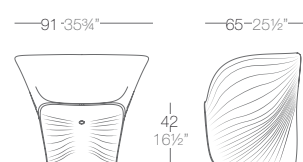

BIOPHILIA Butaca
BIOPHILIA Lounge Chair