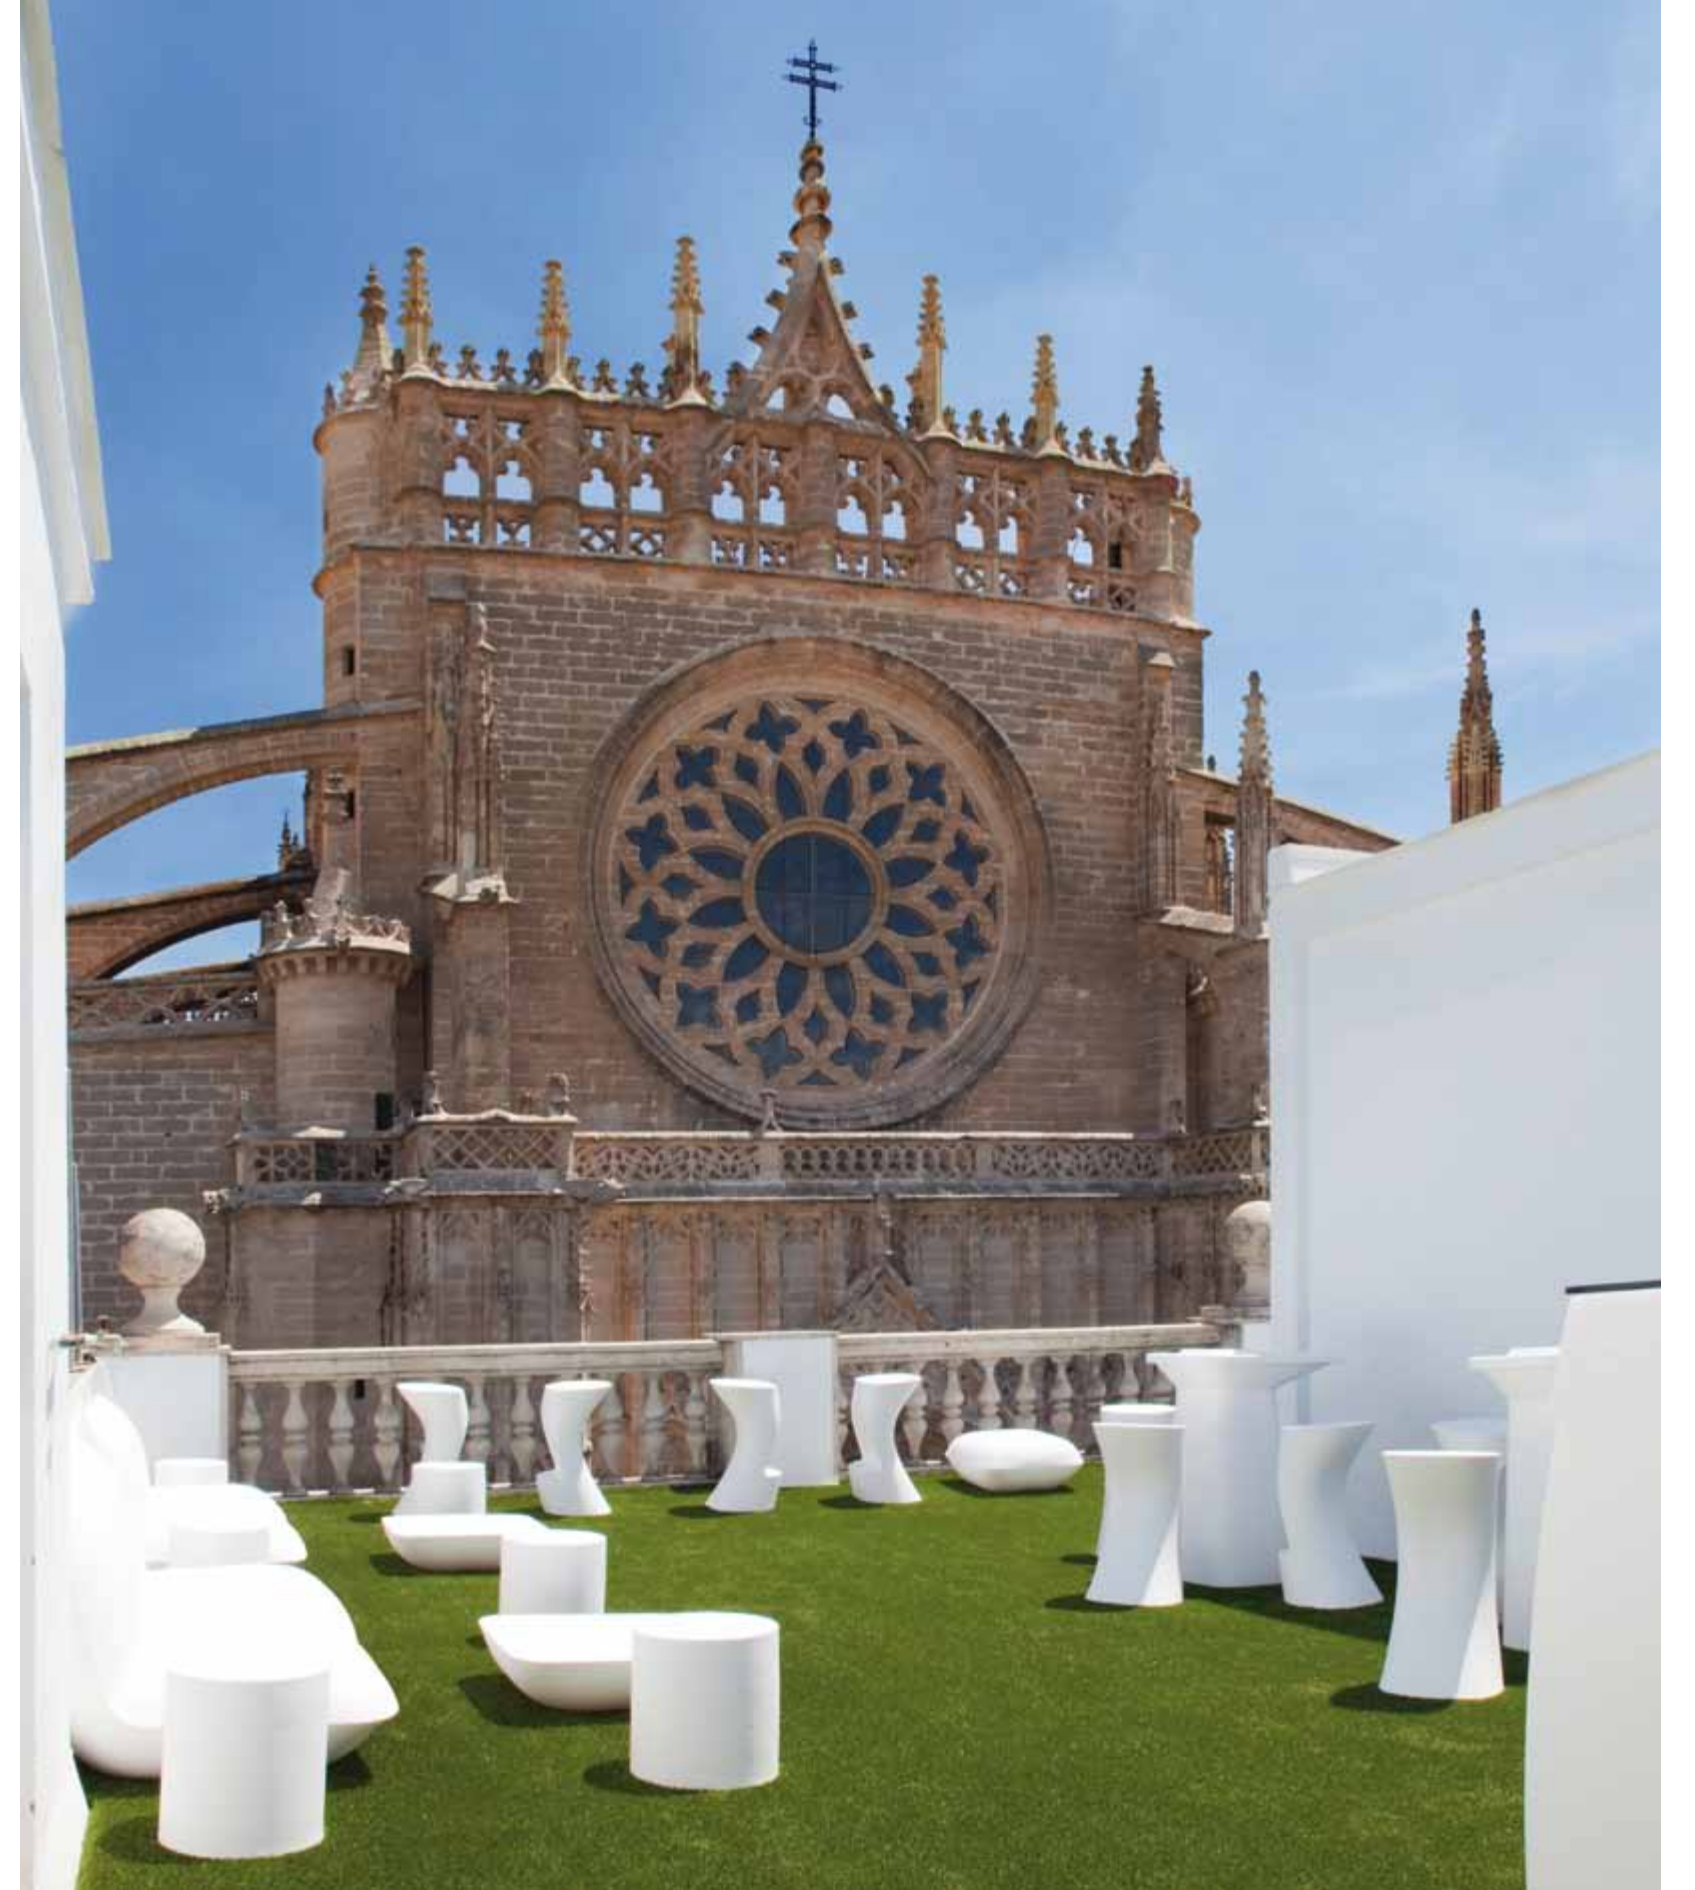

En Puerta Cathedral se encuentran varios apartamentos turísticos más exclusivos de Sevilla. Están situados en un lugar privilegiado, frente a la Catedral, con unas vistas inmejorables. Cuenta con 3 apartamentos, uno por planta: dos apartamentos iguales tipo Suite y el Dúplex-Ático, que cuenta con 2 terrazas privadas equipadas por VONDOM, desde donde admirar la grandiosidad de la Catedral de Sevilla.