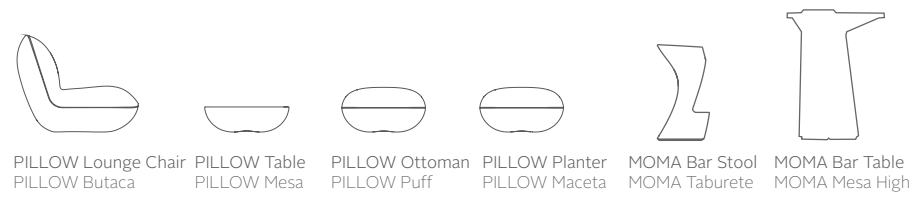

# Puerta Cathedral Terraza\_hotel

In Puerta Cathedral are located some of the most exclusive tourist apartments in Sevilla. They are in a privileged location, opposite the Cathedral, with superb views. It has 3 apartments, one per floor: two apartments are the same type Suite and Duplex-Penthouse, with 2 private terraces equipped by VONDOM, from which to admire the magnificence of the Cathedral of Sevilla.