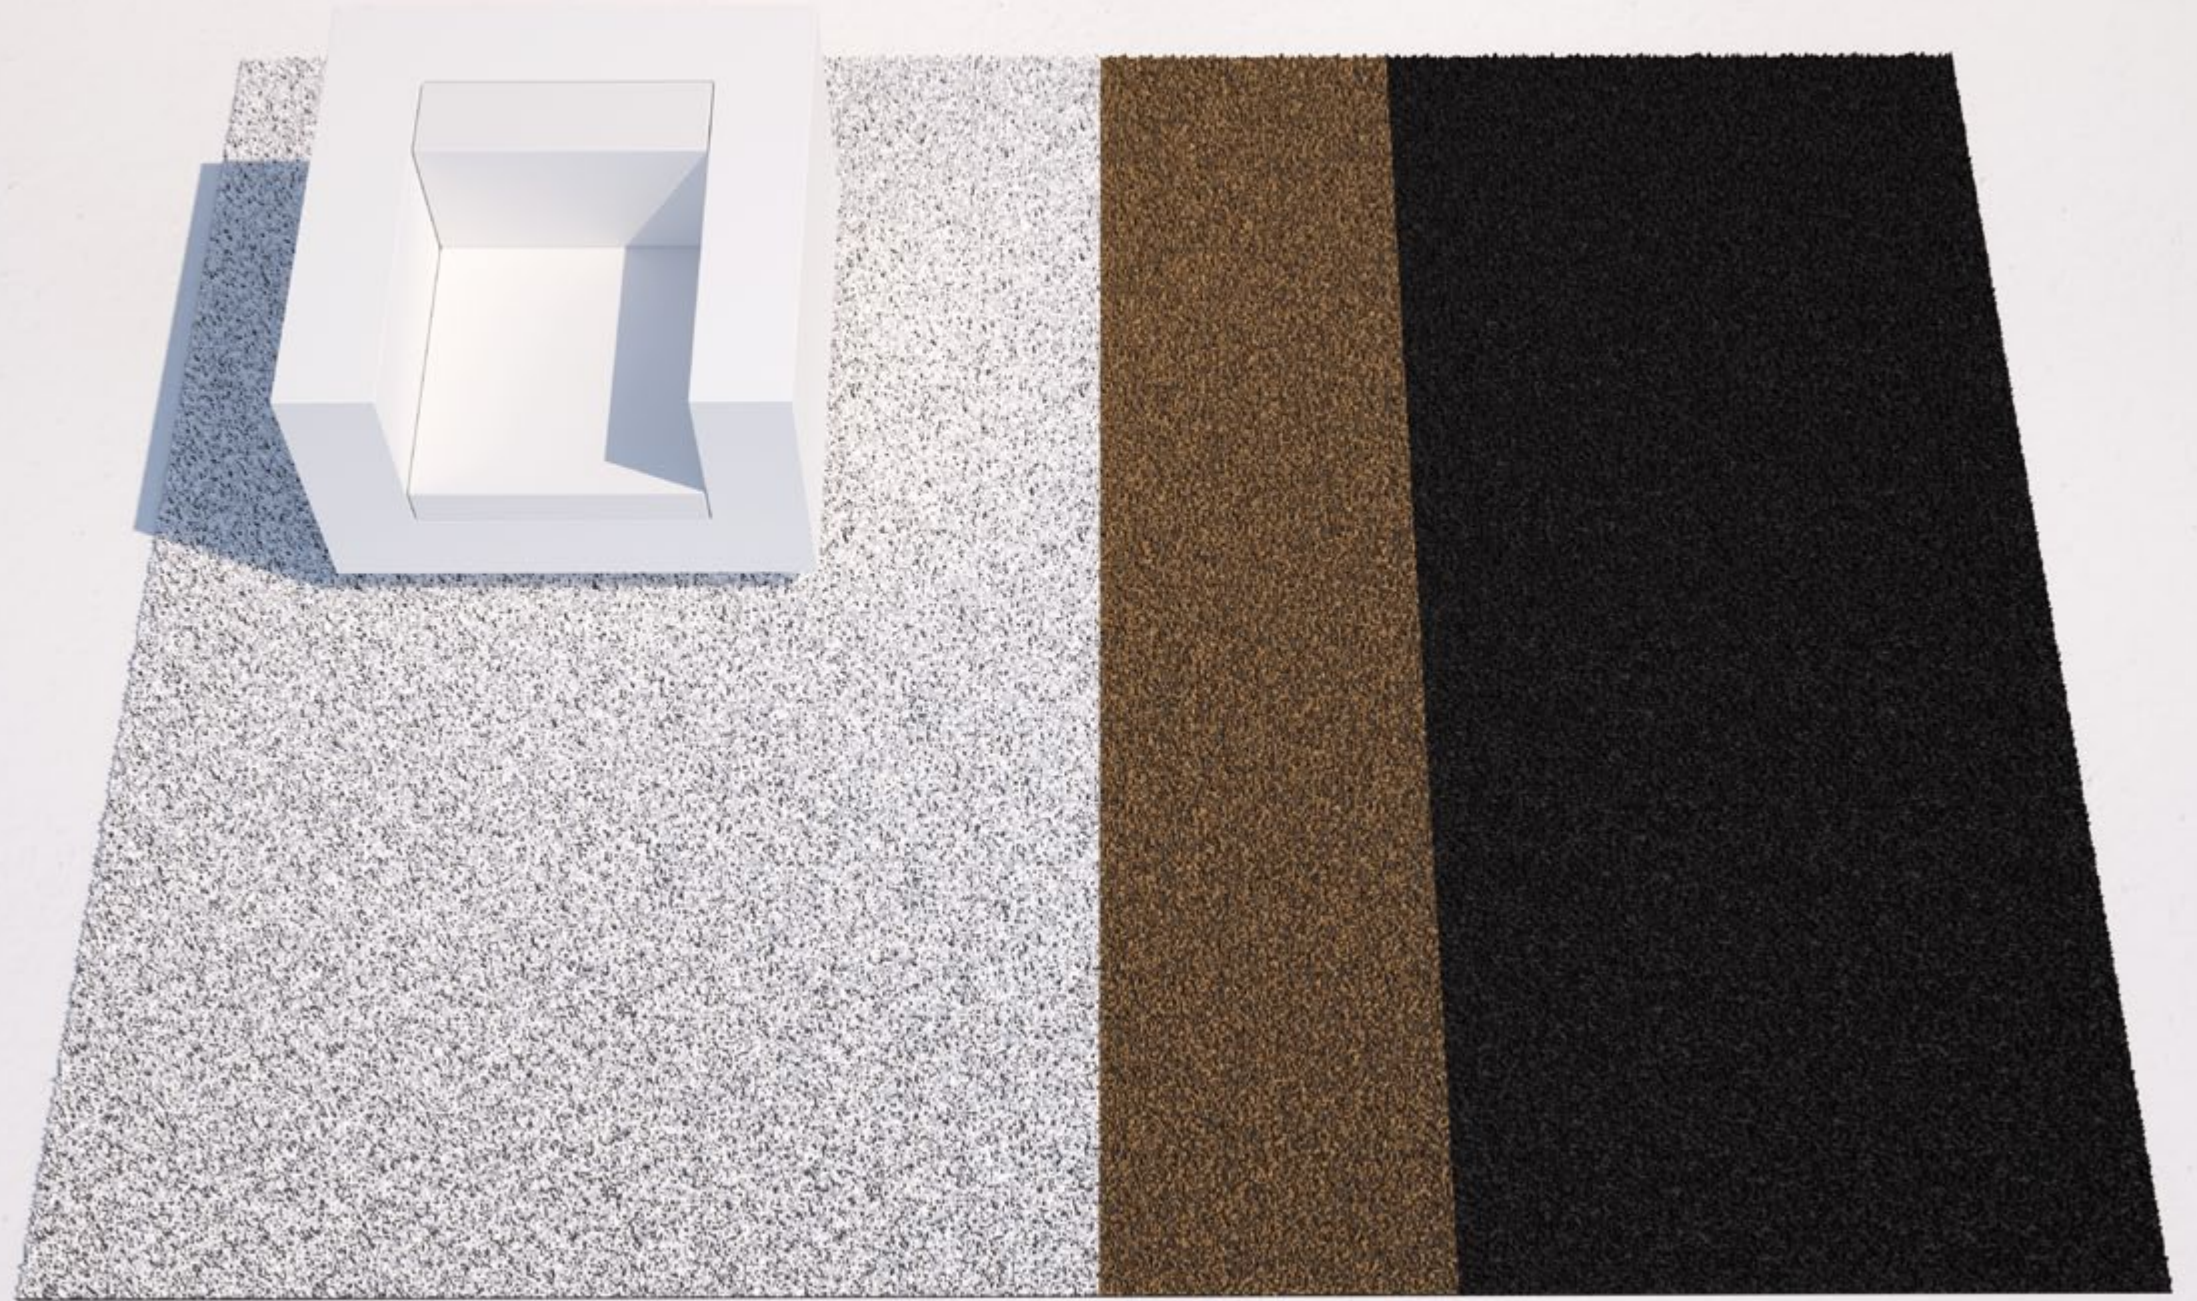

# LINES XL

by Ramon Esteve

Lines XL 2 x 2 m  
78 ¾" x 78 ¾"  
ref: 62012

Lines XL 3 x 4 m  
118 ¼" x 157 ½"  
ref: 62011